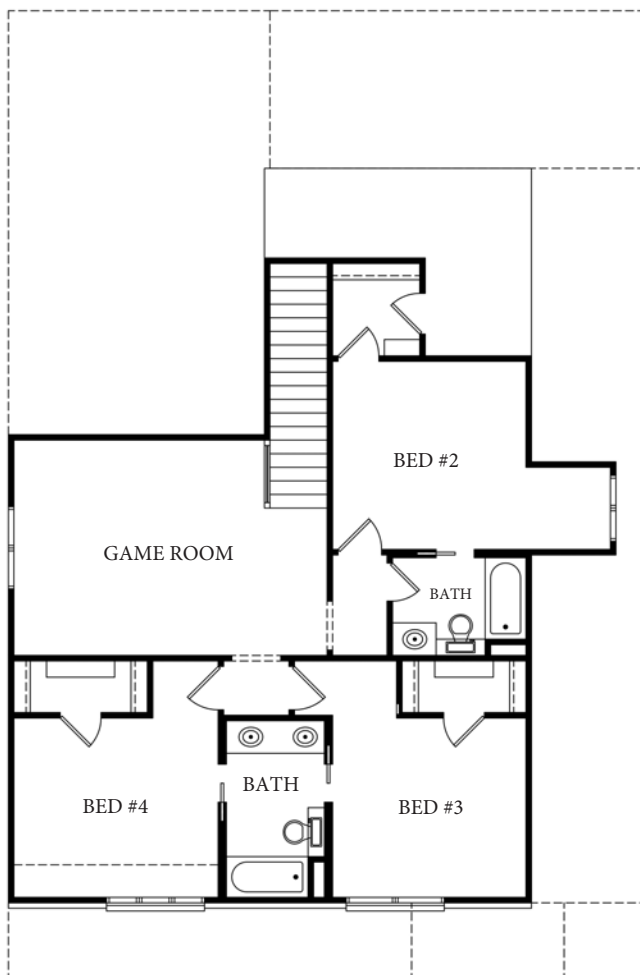

COPYRIGHT © ELEMENTS DESIGN BUILD LLC.

BANBURY PLAN

2,599 SQUARE FEET
 MASTER SUITE
 COVERED PATIO
 4 BEDROOM
 3.5 BATHS
 BONUS ROOM

ENGLISH COTTAGE

www.elementshomebuilder.com
 (864)420-3756

@elementsdesignbuild

@elementsdesignbuild

elementshomebuilder

COPYRIGHT © ELEMENTS DESIGN BUILD LLC.

BANBURY PLAN

2,599 SQUARE FEET
 MASTER SUITE
 COVERED PATIO
 4 BEDROOM
 3.5 BATHS
 BONUS ROOM

ENGLISH COTTAGE

www.elementshomebuilder.com
 (864)420-3756