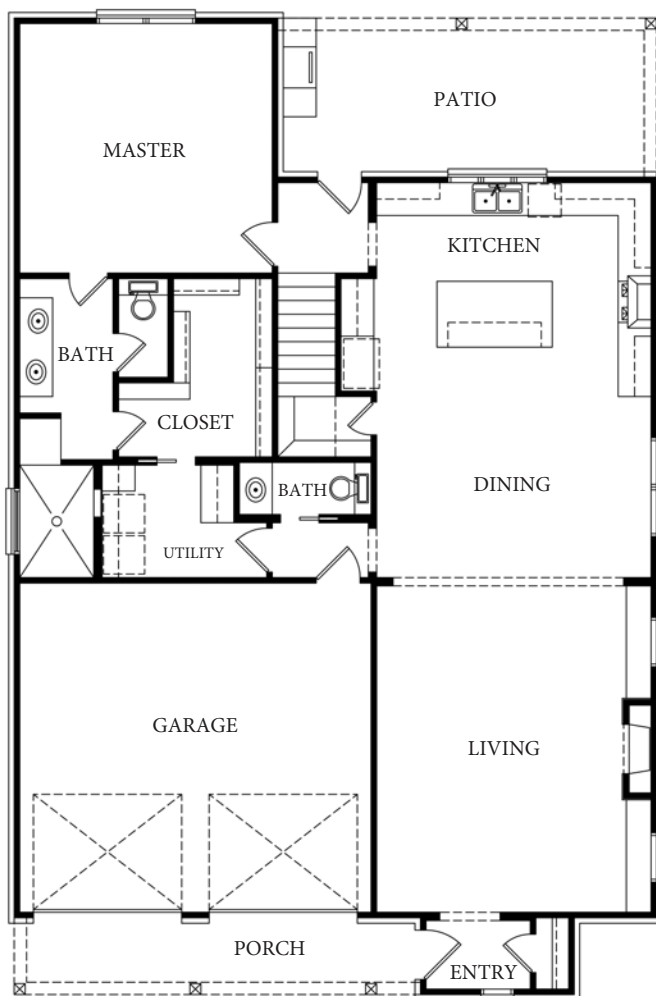

COPYRIGHT © ELEMENTS DESIGN BUILD LLC.

BANBURY PLAN

2,599 SQUARE FEET
 MASTER SUITE
 COVERED PATIO
 4 BEDROOM
 3.5 BATHS
 BONUS ROOM

ENGLISH COTTAGE

www.elementshomebuilder.com
 (864)420-3756

@elementsdesignbuild

@elementsdesignbuild

elementshomebuilder

COPYRIGHT © ELEMENTS DESIGN BUILD LLC.

BANBURY PLAN

2,599 SQUARE FEET
 MASTER SUITE
 COVERED PATIO
 4 BEDROOM
 3.5 BATHS
 BONUS ROOM

ENGLISH COTTAGE

www.elementshomebuilder.com
 (864)420-3756