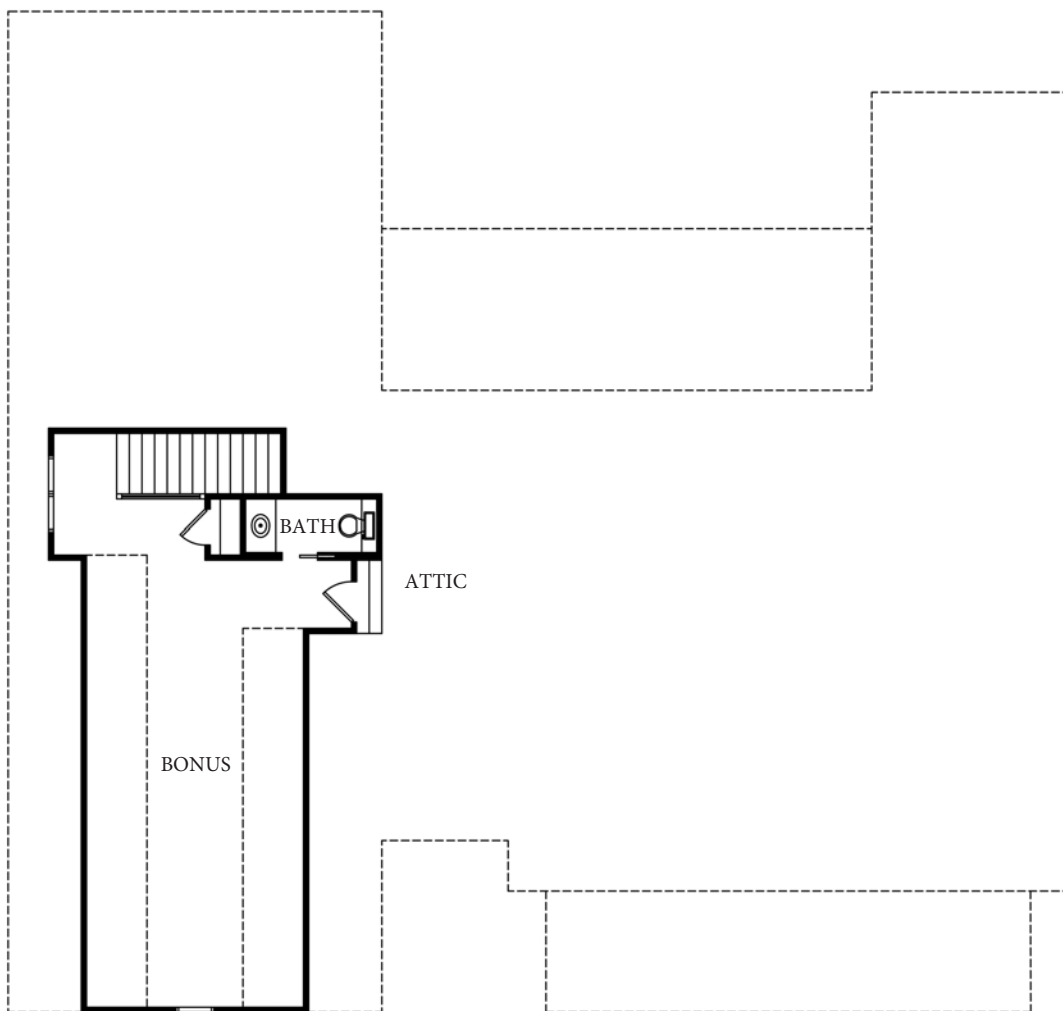

COPYRIGHT © ELEMENTS DESIGN BUILD LLC.

BELLEVIEW PLAN

3,231 SQUARE FEET
 ELEGANT MASTER
 4 BEDROOMS DOWN
 LARGE PANTRY
 LARGE COV PATIO
 4 BEDROOM
 3.5 BATHS
 BONUS ROOM
 FARMHOUSE DESIGN

www.elementshomebuilder.com
 (864)420-3756

@elementsdesignbuild

@elementsdesignbuild

elementshomebuilder

COPYRIGHT © ELEMENTS DESIGN BUILD LLC.

BELLEVUE PLAN

3,231 SQUARE FEET
 ELEGANT MASTER
 4 BEDROOMS DOWN
 LARGE PANTRY
 LARGE COV PATIO
 4 BEDROOM
 3.5 BATHS
 BONUS ROOM
 FARMHOUSE DESIGN