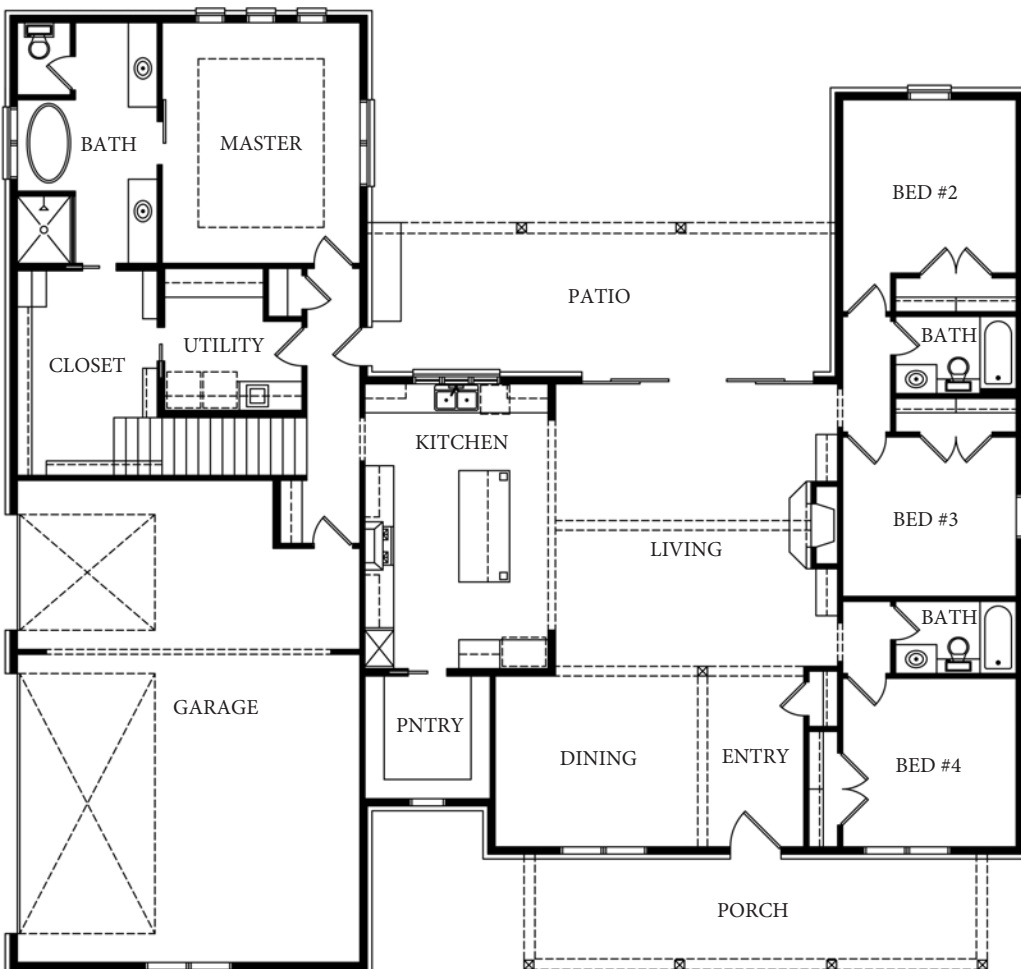

COPYRIGHT © ELEMENTS DESIGN BUILD LLC.

BELLEVIEW PLAN

3,231 SQUARE FEET
 ELEGANT MASTER
 4 BEDROOMS DOWN
 LARGE PANTRY
 LARGE COV PATIO
 4 BEDROOM
 3.5 BATHS
 BONUS ROOM
 FARMHOUSE DESIGN

www.elementshomebuilder.com
 (864)420-3756

@elementsdesignbuild

@elementsdesignbuild

elementshomebuilder

COPYRIGHT © ELEMENTS DESIGN BUILD LLC.

BELLEVUE PLAN

3,231 SQUARE FEET
 ELEGANT MASTER
 4 BEDROOMS DOWN
 LARGE PANTRY
 LARGE COV PATIO
 4 BEDROOM
 3.5 BATHS
 BONUS ROOM
 FARMHOUSE DESIGN