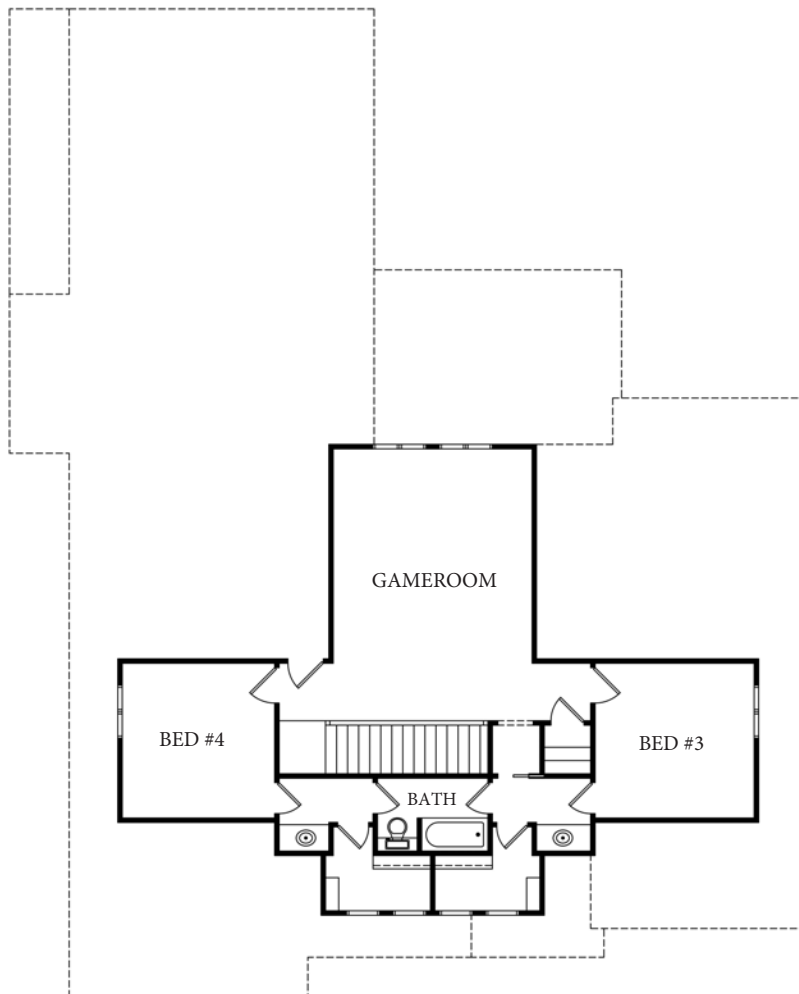

COPYRIGHT© ELEMENTS DESIGN BUILD LLC.

BERKSHIRE PLAN

3,180 SQUARE FEET
 MASTER SUITE
 2 BEDRM DOWN
 COVERED PATIO
 4 BEDROOM
 3 BATHS
 GAMEROOM
 FARM COTTAGE

www.elementshomebuilder.com
 (864)420-3756

@elementsdesignbuild

@elementsdesignbuild

elementshomebuilder

COPYRIGHT© ELEMENTS DESIGN BUILD LLC.

BERKSHIRE PLAN

3,180 SQUARE FEET
MASTER SUITE
2 BEDRM DOWN
COVERED PATIO
4 BEDROOM
3 BATHS
GAMEROOM
FARM COTTAGE

www.elementshomebuilder.com
(864)420-3756