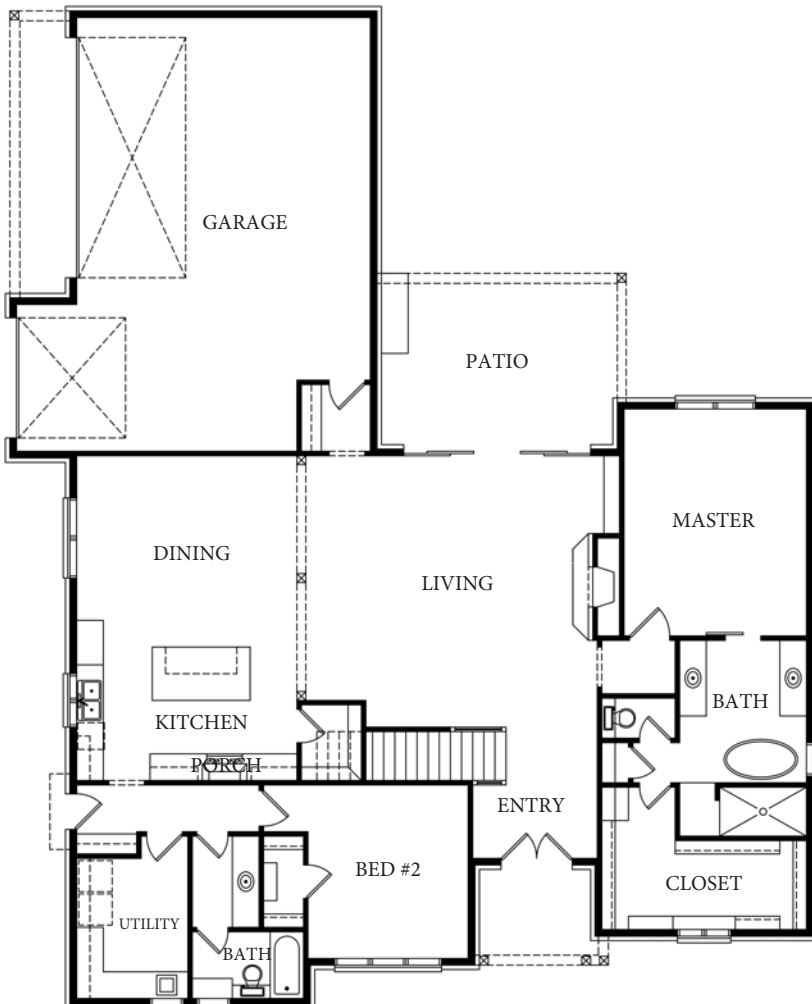

COPYRIGHT© ELEMENTS DESIGN BUILD LLC.

BERKSHIRE PLAN

3,180 SQUARE FEET
 MASTER SUITE
 2 BEDRM DOWN
 COVERED PATIO
 4 BEDROOM
 3 BATHS
 GAMEROOM
 FARM COTTAGE

www.elementshomebuilder.com
 (864)420-3756

@elementsdesignbuild

@elementsdesignbuild

elementshomebuilder

COPYRIGHT© ELEMENTS DESIGN BUILD LLC.

BERKSHIRE PLAN

3,180 SQUARE FEET
MASTER SUITE
2 BEDRM DOWN
COVERED PATIO
4 BEDROOM
3 BATHS
GAMEROOM
FARM COTTAGE

www.elementshomebuilder.com
(864)420-3756