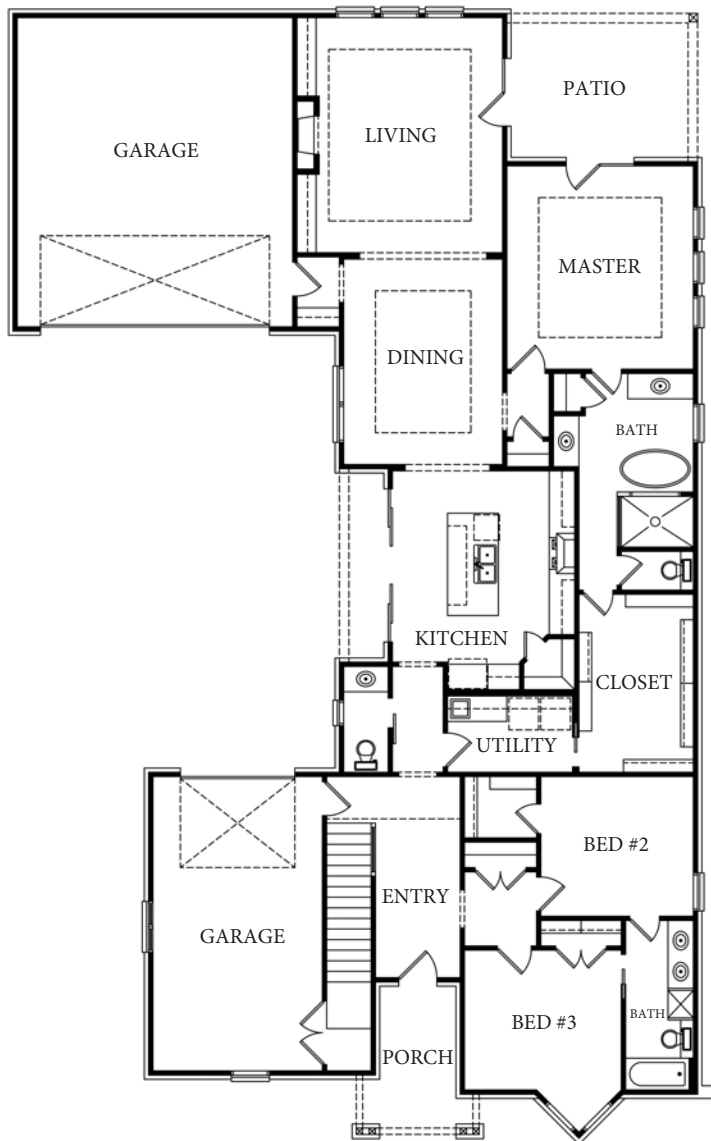

COPYRIGHT © ELEMENTS DESIGN BUILD LLC.

BRAMPTON PLAN

3,190 SQUARE FEET
 MASTER SUITE
 3 BDRMS DOWN
 COVERED PATIO
 4 BEDROOMS
 3.5 BATHS
 BONUS ROOM
 ENGLISH COTTAGE

www.elementshomebuilder.com
 (864)420-3756

@elementsdesignbuild

@elementsdesignbuild

elementshomebuilder

COPYRIGHT © ELEMENTS DESIGN BUILD LLC.

BRAMPTON PLAN

3,190 SQUARE FEET
 MASTER SUITE
 3 BDRMS DOWN
 COVERED PATIO
 4 BEDROOMS
 3.5 BATHS
 BONUS ROOM
 ENGLISH COTTAGE