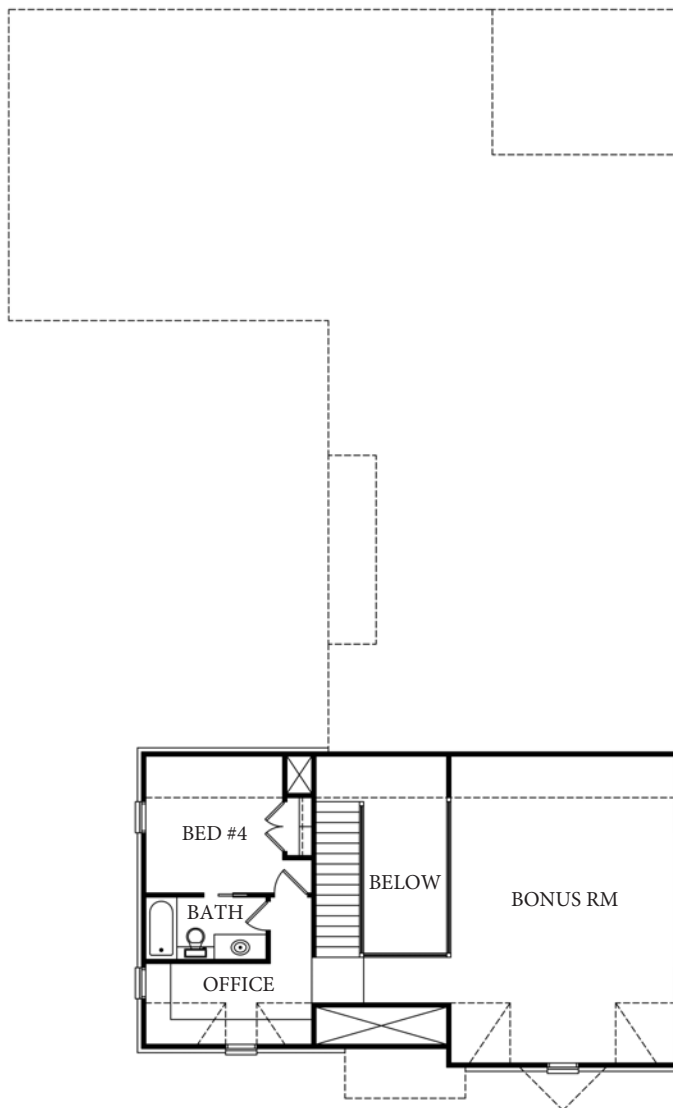

COPYRIGHT © ELEMENTS DESIGN BUILD LLC.

BRAMPTON PLAN

3,190 SQUARE FEET
 MASTER SUITE
 3 BDRMS DOWN
 COVERED PATIO
 4 BEDROOMS
 3.5 BATHS
 BONUS ROOM
 ENGLISH COTTAGE

www.elementshomebuilder.com
 (864)420-3756

@elementsdesignbuild

@elementsdesignbuild

elementshomebuilder

COPYRIGHT © ELEMENTS DESIGN BUILD LLC.

BRAMPTON PLAN

3,190 SQUARE FEET
 MASTER SUITE
 3 BDRMS DOWN
 COVERED PATIO
 4 BEDROOMS
 3.5 BATHS
 BONUS ROOM
 ENGLISH COTTAGE