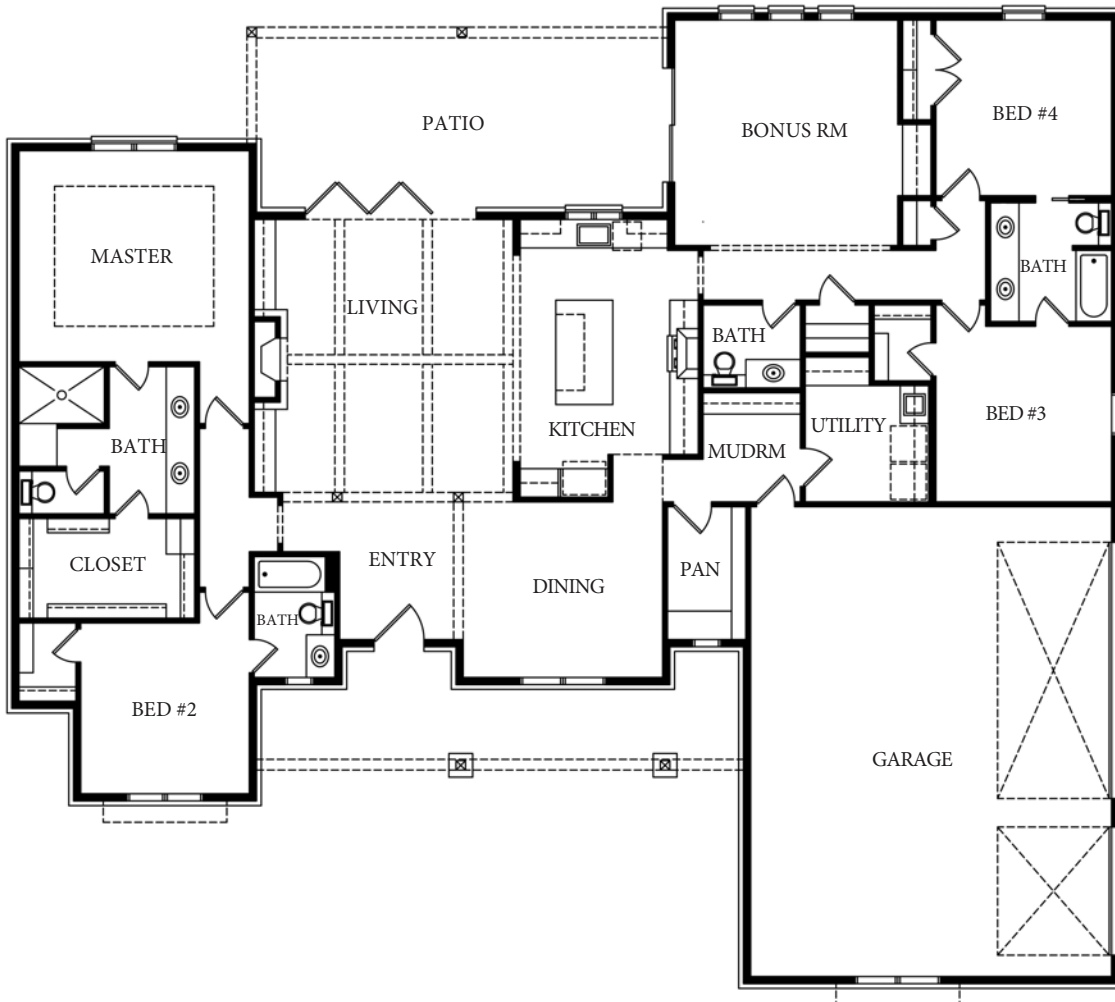

COPYRIGHT © ELEMENTS DESIGN BUILD LLC.

BROOK PLAN

2,936 SQUARE FEET
 LARGE MASTER SUITE
 LARGE COVERED PATIO
 4 BEDROOM
 3.5 BATHS
 1ST FLR GAMEROOM
 FARMHOUSE DESIGN

www.elementshomebuilder.com
 (864)420-3756