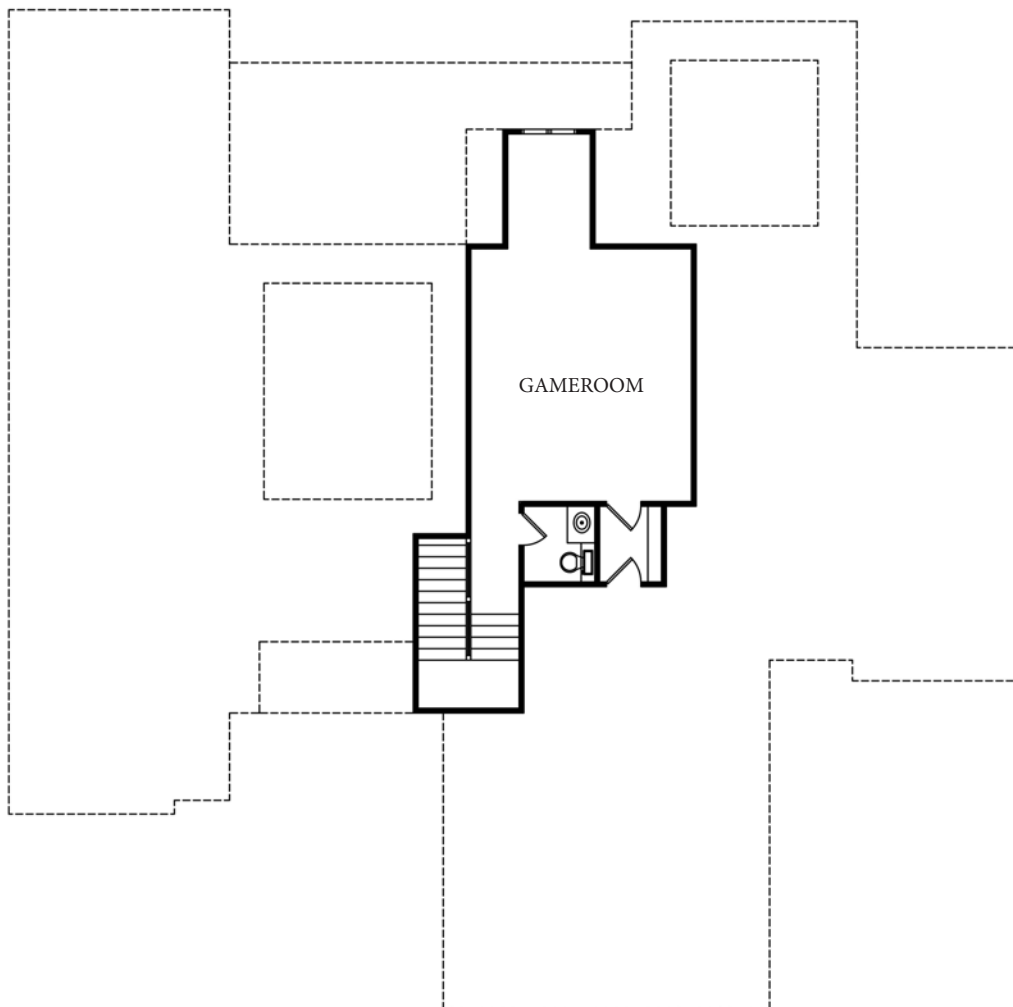

@elementsdesignbuild

elementshomebuilder

COPYRIGHT© ELEMENTS DESIGN BUILD LLC.

BERKSHIRE PLAN

3,154 SQUARE FEET
 MASTER SUITE
 OPEN PLAN
 COVERED PATIO
 4 BEDROOM
 4.5 BATHS
 GAMEROOM
 ENGLISH COTTAGE

www.elementshomebuilder.com
 (864)420-3756