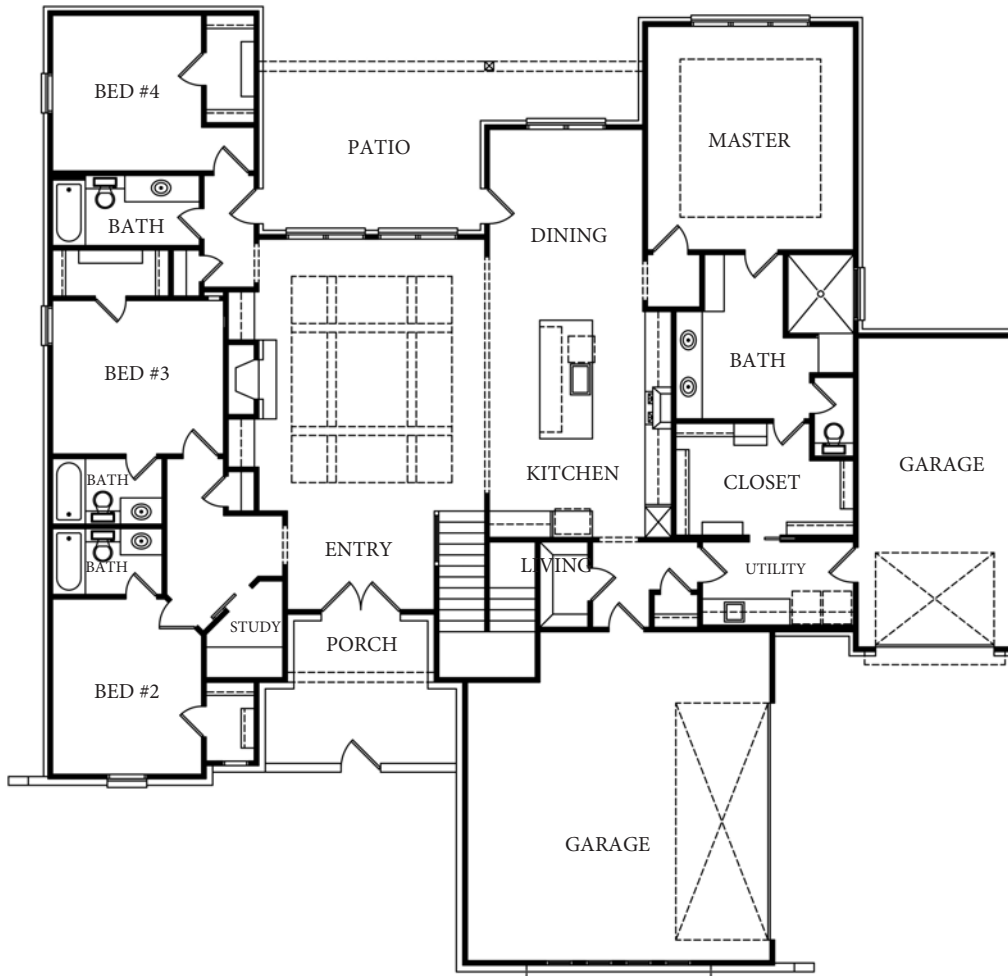

COPYRIGHT © ELEMENTS DESIGN BUILD LLC.

CHESHIRE PLAN

3,154 SQUARE FEET
 MASTER SUITE
 OPEN PLAN
 COVERED PATIO
 4 BEDROOM
 4.5 BATHS
 GAMEROOM
 ENGLISH COTTAGE

www.elementshomebuilder.com
 (864)420-3756

@elementsdesignbuild

@elementsdesignbuild

elementshomebuilder

COPYRIGHT© ELEMENTS DESIGN BUILD LLC.

BERKSHIRE PLAN

3,154 SQUARE FEET
 MASTER SUITE
 OPEN PLAN
 COVERED PATIO
 4 BEDROOM
 4.5 BATHS
 GAMEROOM
 ENGLISH COTTAGE

www.elementshomebuilder.com
 (864)420-3756