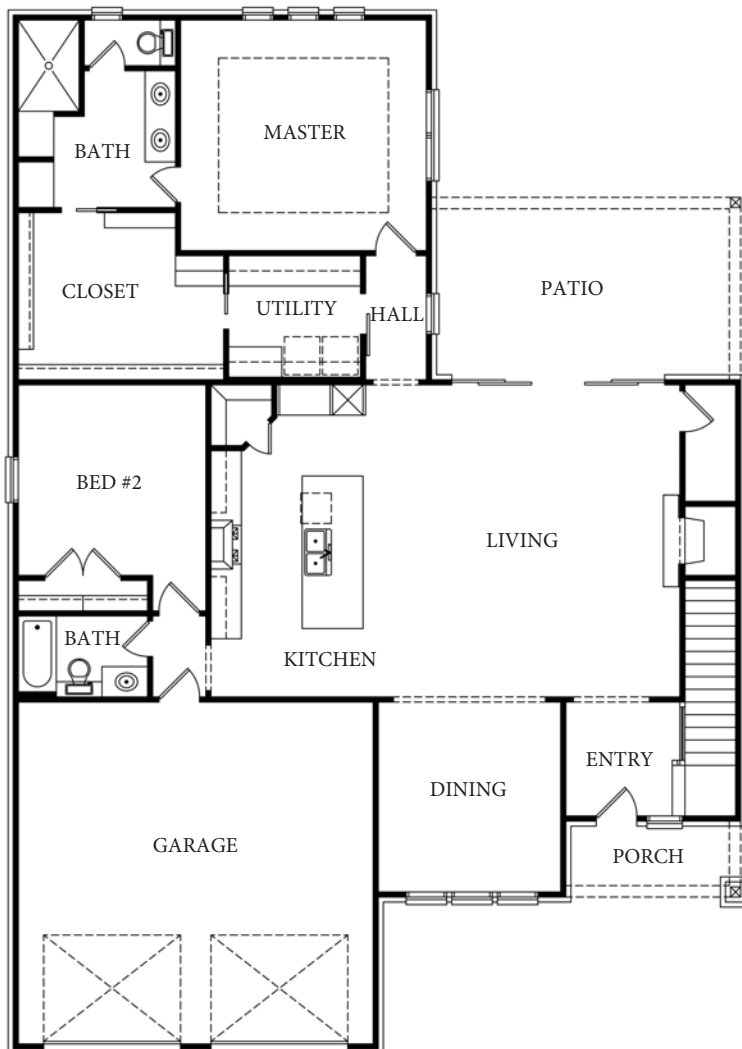

COPYRIGHT© ELEMENTS DESIGN BUILD LLC.

COMMON GROUND PLAN

2,978 SQUARE FEET LARGE
 MASTER SUITE
 LARGE COVERED PATIO
 4 BEDROOM
 3 BATHS
 BONUS ROOM
 FORMAL DINING
 FARMHOUSE DESIGN

www.elementshomebuilder.com
 (864)420-3756

@elementsdesignbuild

@elementsdesignbuild

elementshomebuilder

COPYRIGHT © ELEMENTS DESIGN BUILD LLC.

COMMON GROUND PLAN

2,978 SQUARE FEET
 LARGE MASTER SUITE
 LARGE COVERED PATIO
 4 BEDROOM
 3 BATHS
 BONUS ROOM
 FORMAL DINING
 FARMHOUSE DESIGN