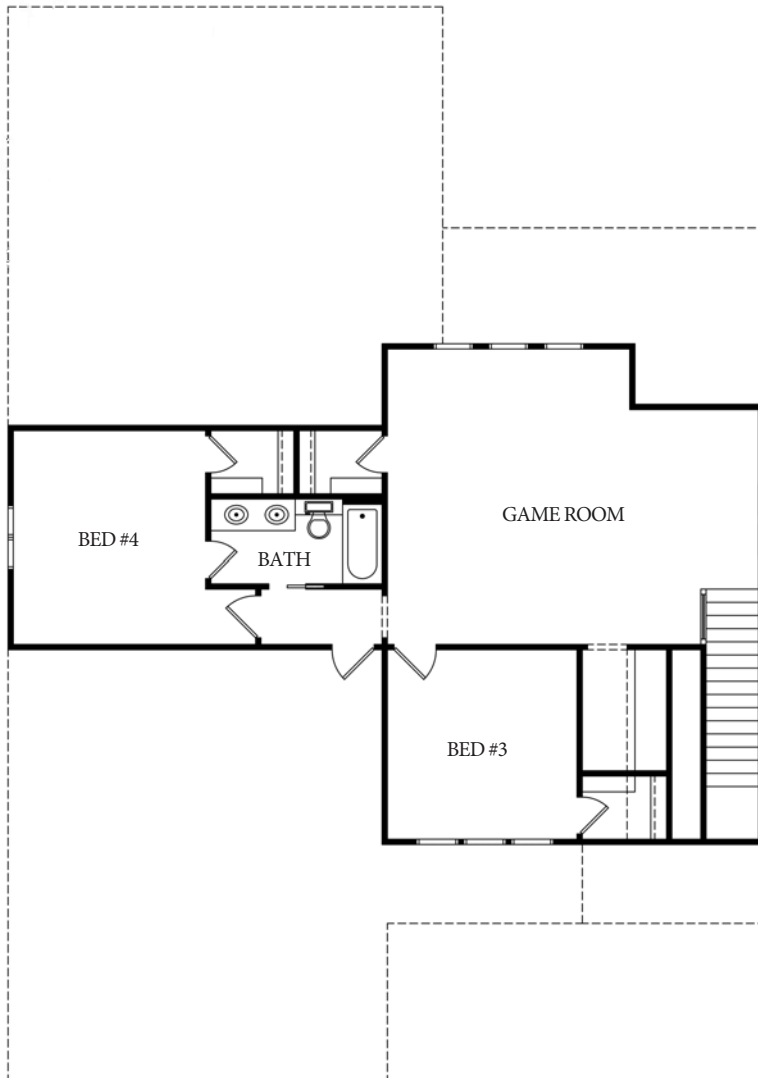

COPYRIGHT© ELEMENTS DESIGN BUILD LLC.

COMMON GROUND PLAN

2,978 SQUARE FEET LARGE
 MASTER SUITE
 LARGE COVERED PATIO
 4 BEDROOM
 3 BATHS
 BONUS ROOM
 FORMAL DINING
 FARMHOUSE DESIGN

www.elementshomebuilder.com
 (864)420-3756

@elementsdesignbuild

@elementsdesignbuild

elementshomebuilder

COPYRIGHT © ELEMENTS DESIGN BUILD LLC.

COMMON GROUND PLAN

2,978 SQUARE FEET
 LARGE MASTER SUITE
 LARGE COVERED PATIO
 4 BEDROOM
 3 BATHS
 BONUS ROOM
 FORMAL DINING
 FARMHOUSE DESIGN