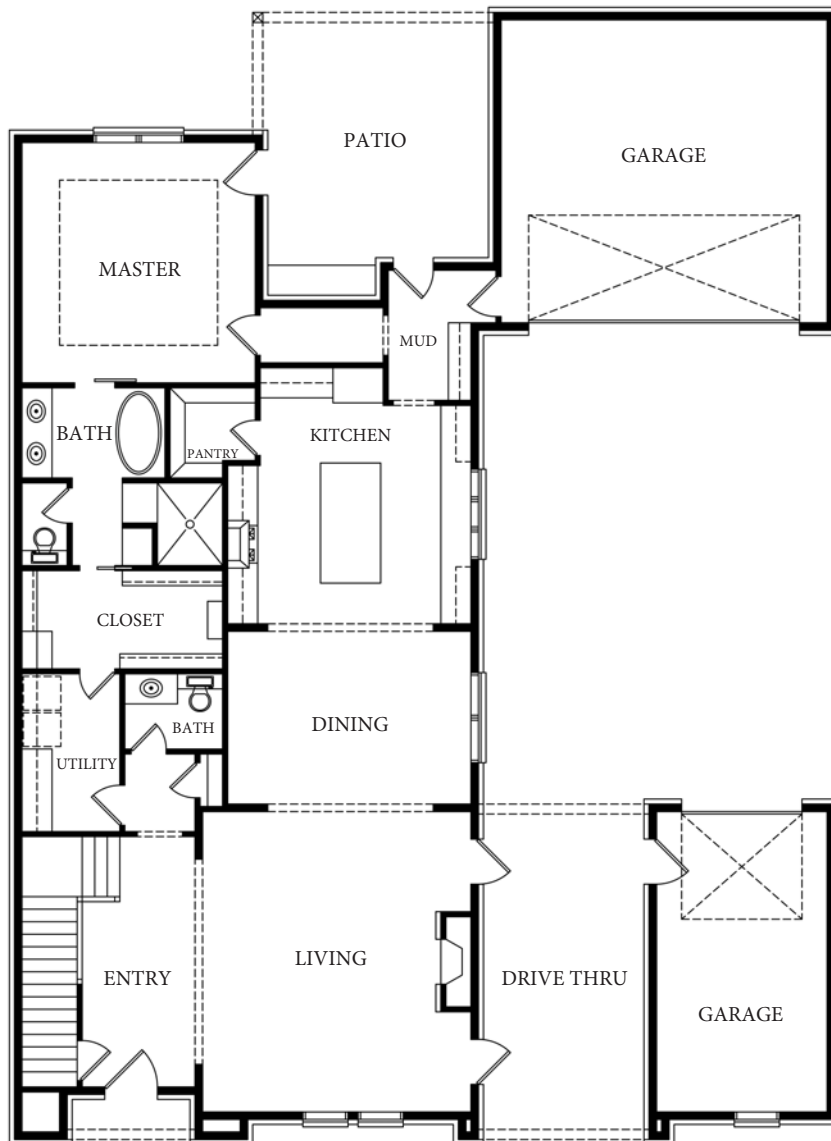

COPYRIGHT © ELEMENTS DESIGN BUILD LLC.

DORSET PLAN

3,339 SQUARE FEET
 MASTER SUITE
 COVERED PATIO
 4 BEDROOMS
 3.5 BATHS
 BONUS ROOM
 ENGLISH TUDOR

www.elementshomebuilder.com
 (864)420-3756

@elementsdesignbuild

@elementsdesignbuild

elementshomebuilder

COPYRIGHT © ELEMENTS DESIGN BUILD LLC.

DORSET PLAN

3,339 SQUARE FEET
 MASTER SUITE
 COVERED PATIO
 4 BEDROOMS
 3.5 BATHS
 BONUS ROOM

ENGLISH TUDOR

www.elementshomebuilder.com
 (864)420-3756