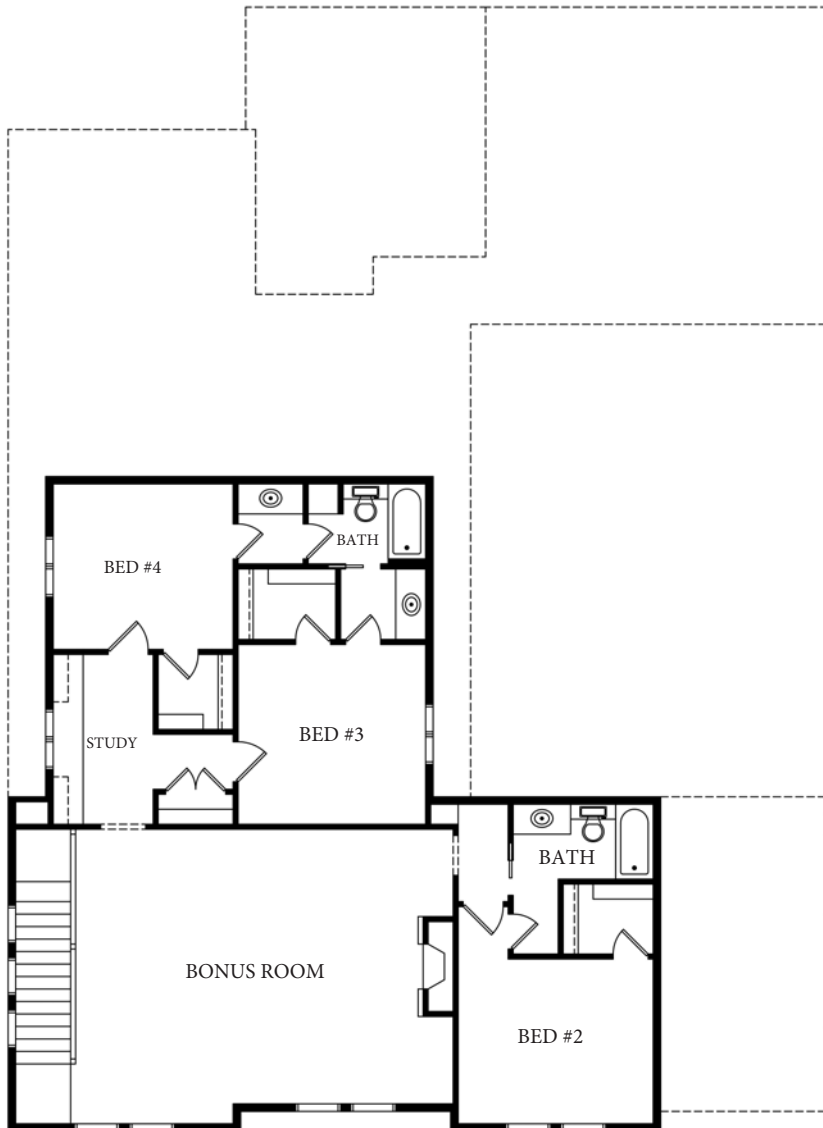

COPYRIGHT © ELEMENTS DESIGN BUILD LLC.

DORSET PLAN

3,339 SQUARE FEET
 MASTER SUITE
 COVERED PATIO
 4 BEDROOMS
 3.5 BATHS
 BONUS ROOM
 ENGLISH TUDOR

www.elementshomebuilder.com
 (864)420-3756

@elementsdesignbuild

@elementsdesignbuild

elementshomebuilder

COPYRIGHT © ELEMENTS DESIGN BUILD LLC.

DORSET PLAN

3,339 SQUARE FEET
 MASTER SUITE
 COVERED PATIO
 4 BEDROOMS
 3.5 BATHS
 BONUS ROOM

ENGLISH TUDOR

www.elementshomebuilder.com
 (864)420-3756