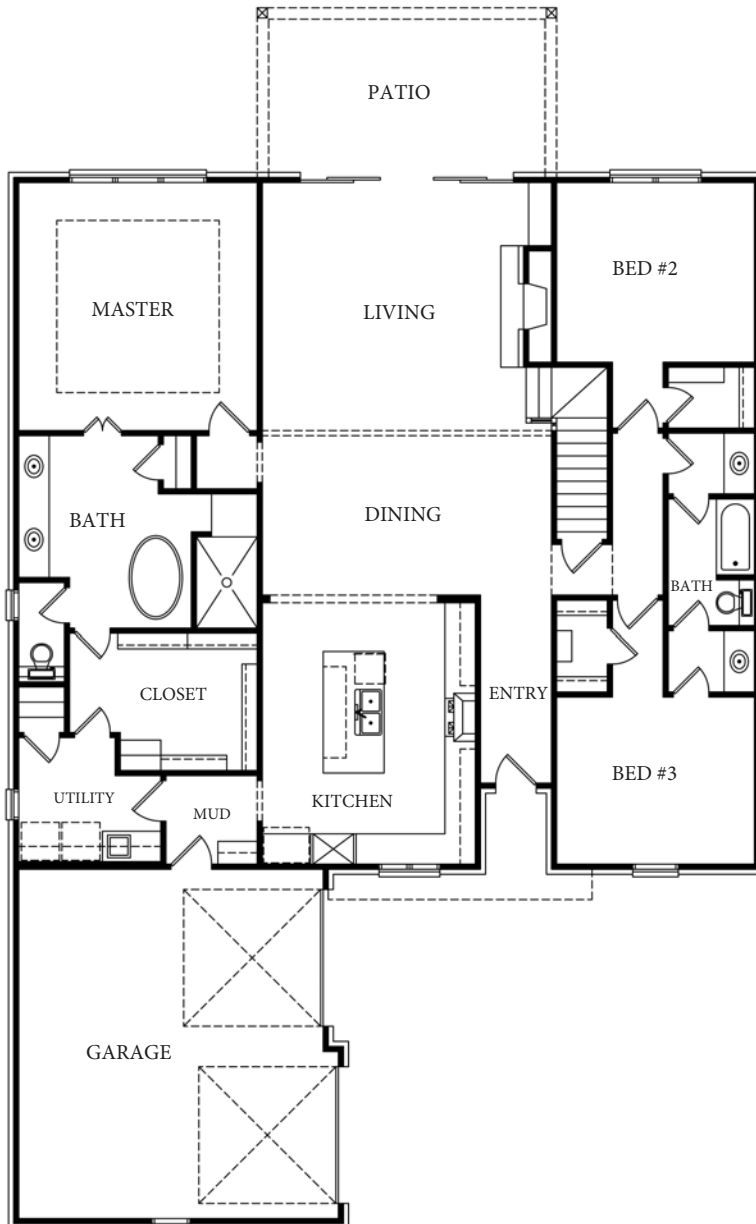

COPYRIGHT © ELEMENTS DESIGN BUILD LLC.

ESSEX PLAN

2,930 SQUARE FEET
 MASTER SUITE
 3 BDRM DOWN
 COVERED PATIO
 PCKT OFFICE
 4 BEDROOM
 3 BATHS
 BONUS ROOM

ENGLISH COTTAGE

www.elementshomebuilder.com
 (864)420-3756

@elementsdesignbuild

@elementsdesignbuild

elementshomebuilder

COPYRIGHT © ELEMENTS DESIGN BUILD LLC.

ESSEX PLAN

2,930 SQUARE FEET
MASTER SUITE
3 BDRM DOWN
COVERED PATIO
PCKT OFFICE
4 BEDROOM
3 BATHS
BONUS ROOM