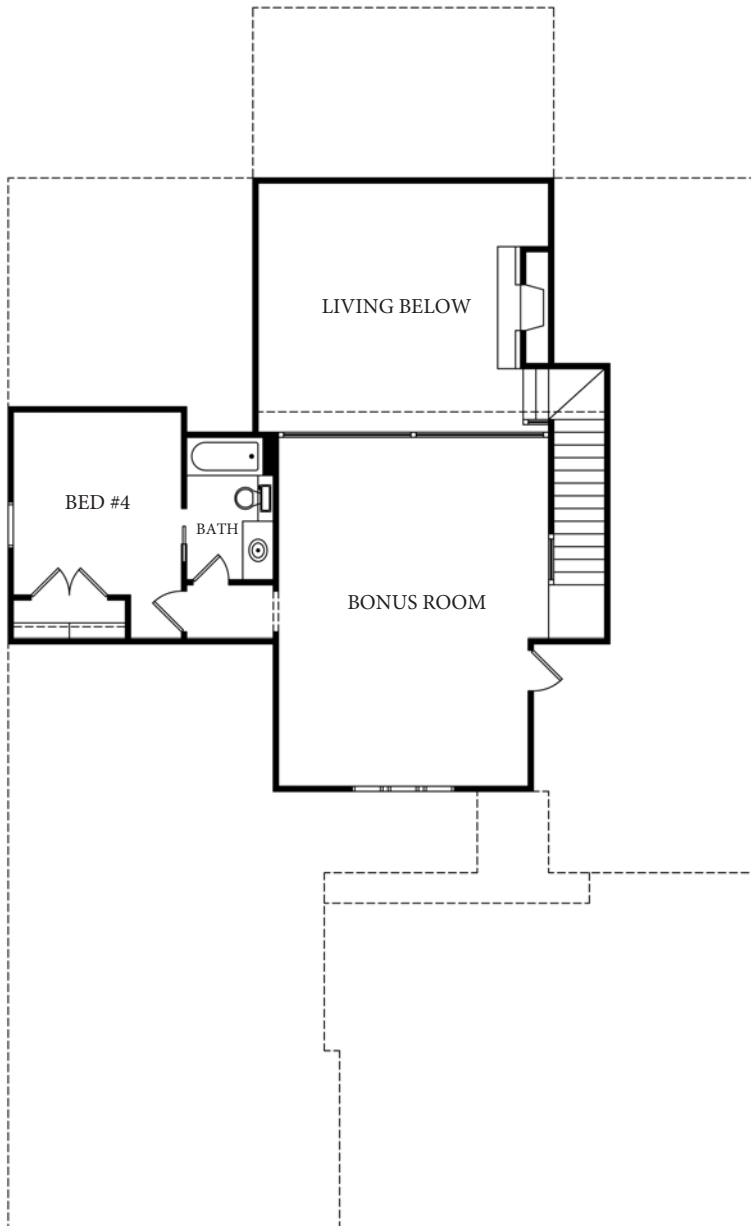

COPYRIGHT © ELEMENTS DESIGN BUILD LLC.

ESSEX PLAN

2,930 SQUARE FEET
 MASTER SUITE
 3 BDRM DOWN
 COVERED PATIO
 PCKT OFFICE
 4 BEDROOM
 3 BATHS
 BONUS ROOM

ENGLISH COTTAGE

www.elementshomebuilder.com
 (864)420-3756

@elementsdesignbuild

@elementsdesignbuild

elementshomebuilder

COPYRIGHT © ELEMENTS DESIGN BUILD LLC.

ESSEX PLAN

2,930 SQUARE FEET
MASTER SUITE
3 BDRM DOWN
COVERED PATIO
PCKT OFFICE
4 BEDROOM
3 BATHS
BONUS ROOM