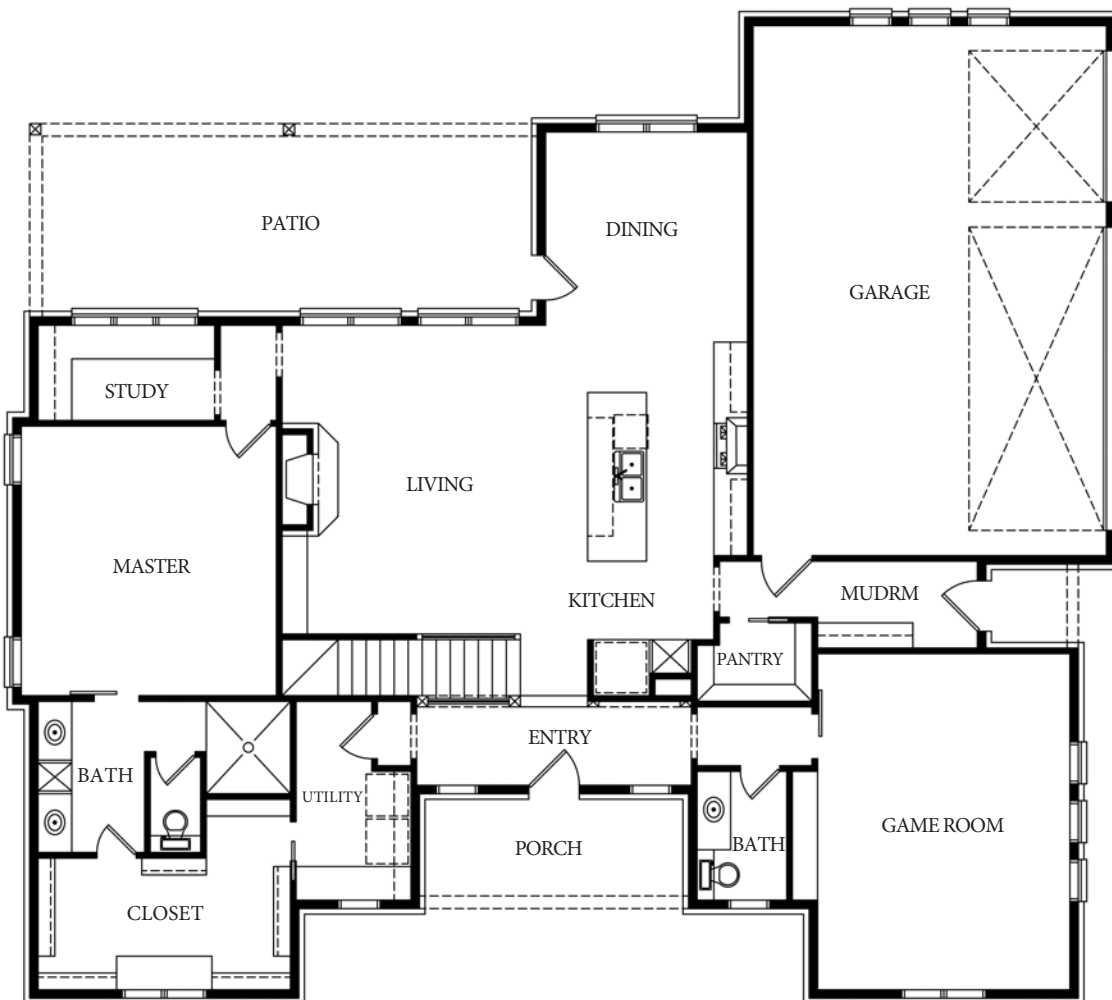

COPYRIGHT © ELEMENTS DESIGN BUILD LLC.

FOX HILL PLAN

2,887 SQUARE FEET
 LARGE MASTER SUITE
 LARGE COVERED PATIO
 3 BEDROOM
 2.5 BATHS
 BONUS ROOM
 1ST FLR GAMEROOM
 FARMHOUSE DESIGN

www.elementshomebuilder.com
 (864)420-3756

@elementdesignbuild

@elementdesignbuild

elementshomebuilder

COPYRIGHT © ELEMENTS DESIGN BUILD LLC.

FOX HILL PLAN

2,887 SQUARE FEET
 LARGE MASTER SUITE
 LARGE COVERED PATIO
 3 BEDROOM
 2.5 BATHS
 BONUS ROOM
 1ST FLR GAMEROOM
 FARMHOUSE DESIGN