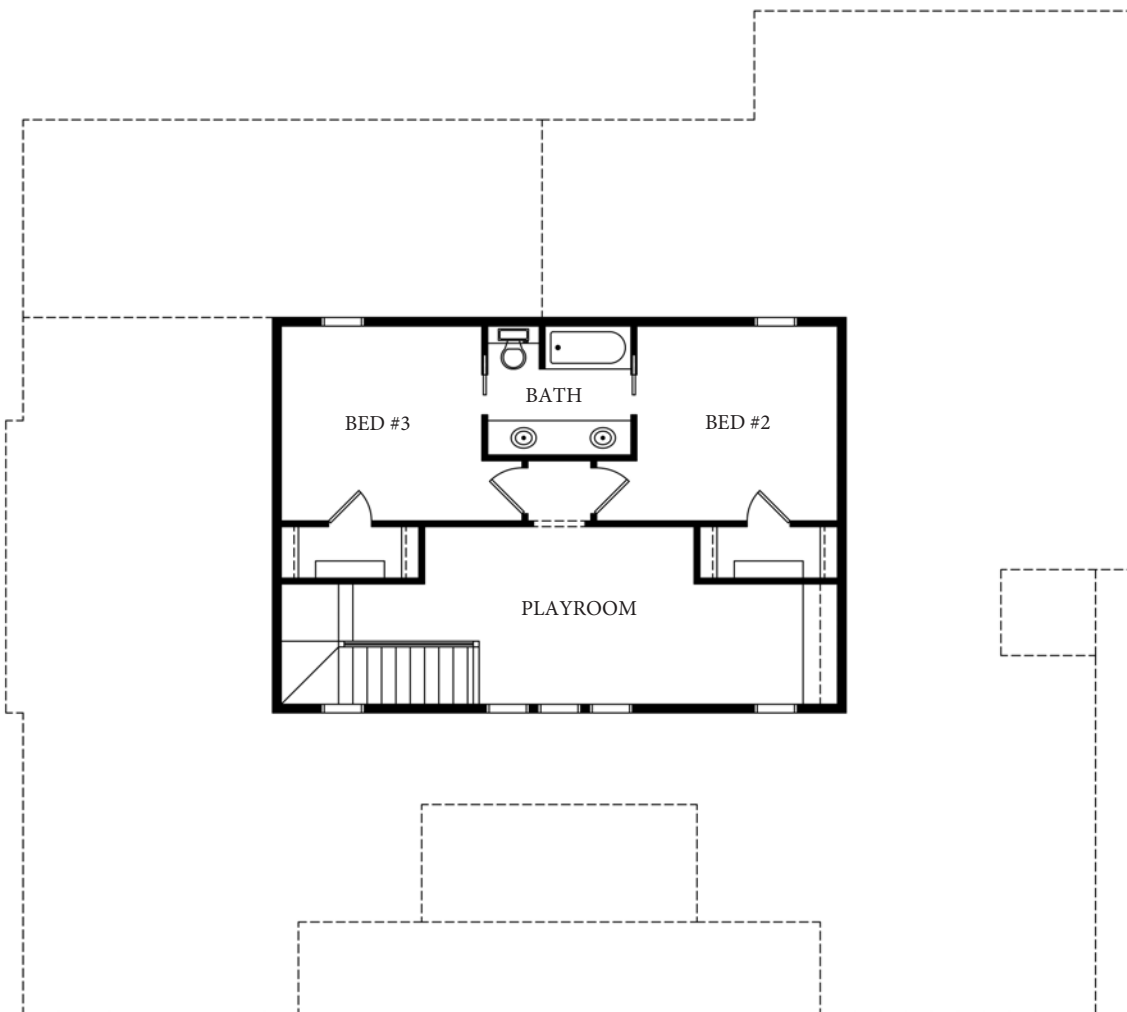

COPYRIGHT © ELEMENTS DESIGN BUILD LLC.

FOX HILL PLAN

2,887 SQUARE FEET
 LARGE MASTER SUITE
 LARGE COVERED PATIO
 3 BEDROOM
 2.5 BATHS
 BONUS ROOM
 1ST FLR GAMEROOM
 FARMHOUSE DESIGN

www.elementshomebuilder.com
 (864)420-3756

@elementdesignbuild

@elementdesignbuild

elementshomebuilder

COPYRIGHT © ELEMENTS DESIGN BUILD LLC.

FOX HILL PLAN

2,887 SQUARE FEET
 LARGE MASTER SUITE
 LARGE COVERED PATIO
 3 BEDROOM
 2.5 BATHS
 BONUS ROOM
 1ST FLR GAMEROOM
 FARMHOUSE DESIGN