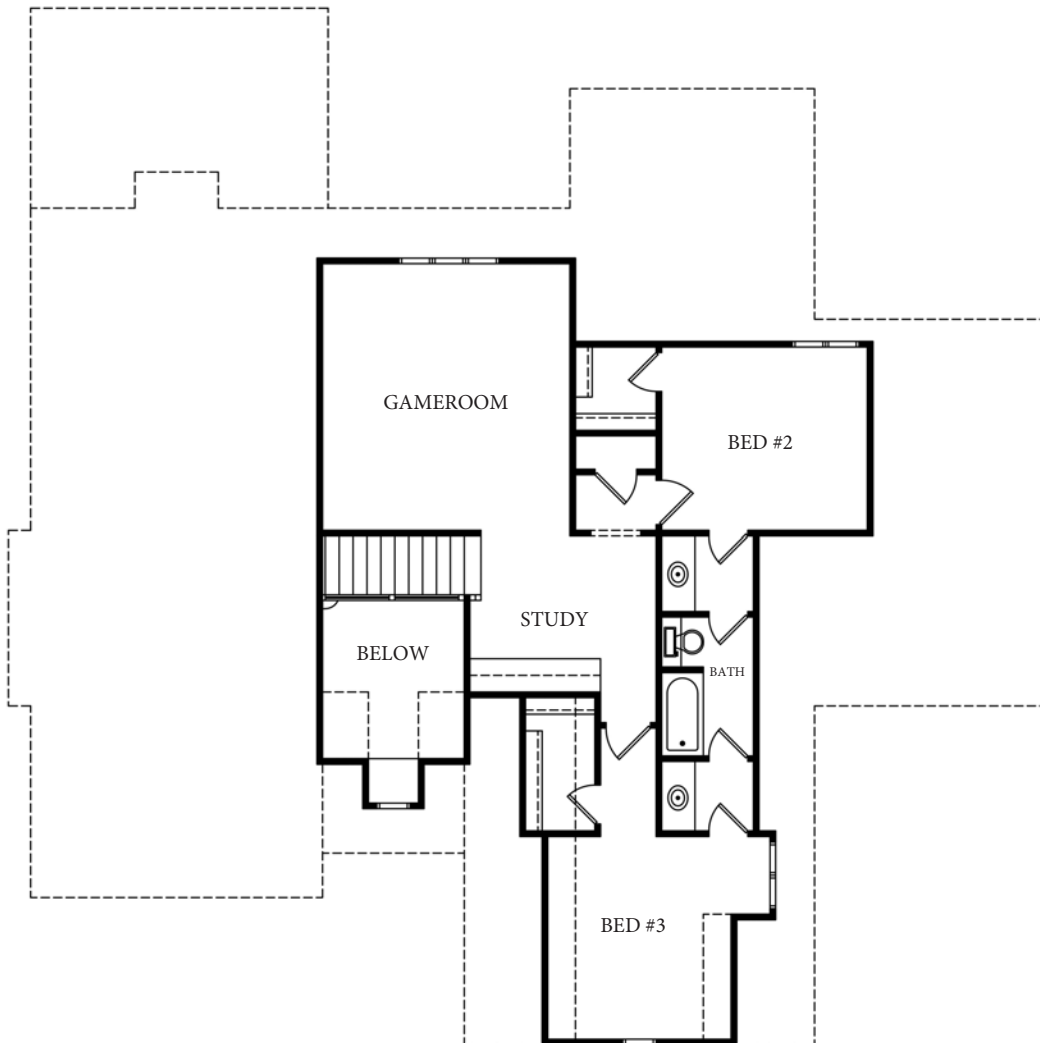

COPYRIGHT © ELEMENTS DESIGN BUILD LLC.

HAMPSHIRE PLAN

2,708 SQUARE FEET
 MASTER SUITE
 FLEX ROOM
 COVERED PATIO
 4 BEDROOM
 3 BATHS
 GAMEROOM
 FARM COTTAGE

www.elementshomebuilder.com
 (864)420-3756

@elementsdesignbuild

@elementsdesignbuild

elementshomebuilder

COPYRIGHT © ELEMENTS DESIGN BUILD LLC.

HAMPSHIRE PLAN

2,708 SQUARE FEET
 MASTER SUITE
 2 BEDRM DOWN
 COVERED PATIO
 4 BEDROOM
 3 BATHS
 GAMEROOM
 FARM COTTAGE

www.elementshomebuilder.com
 (864)420-3756