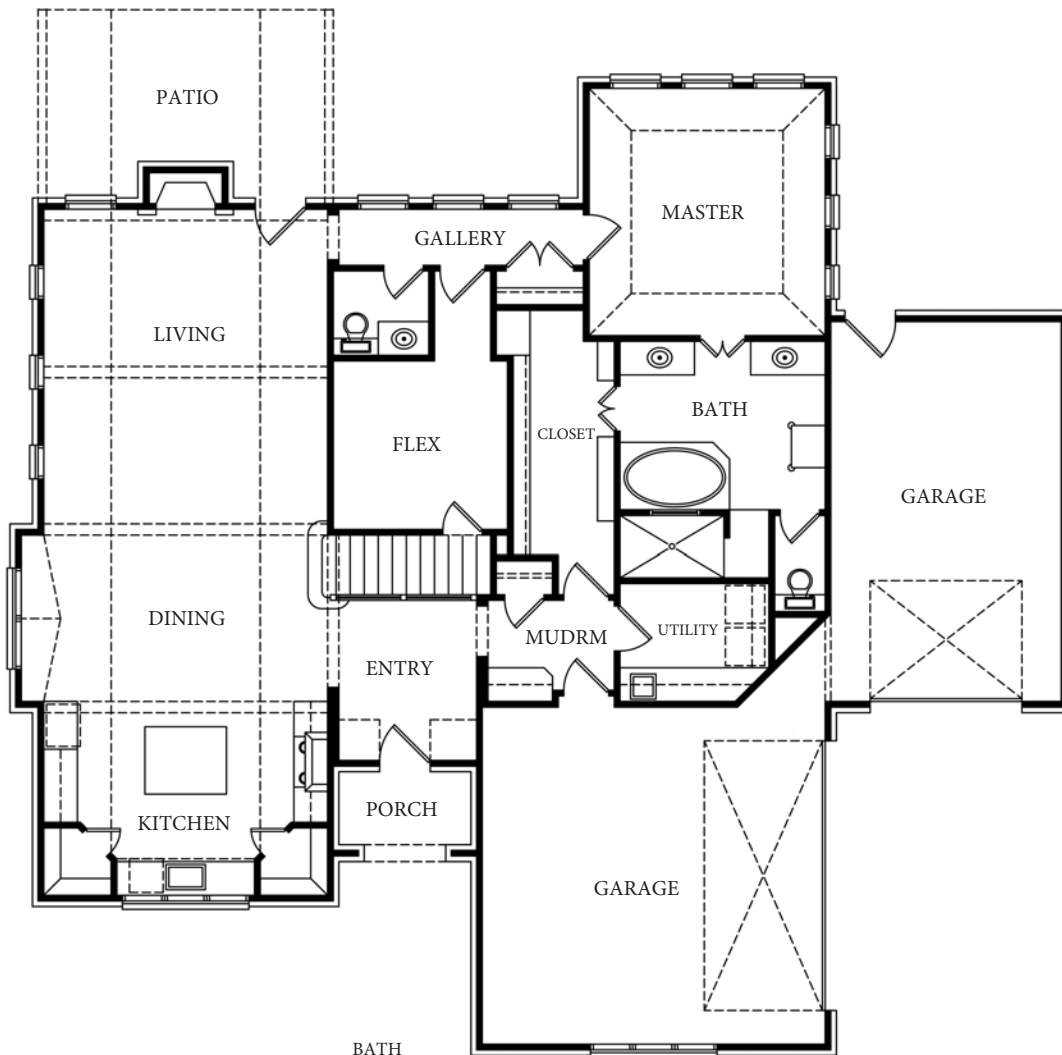

COPYRIGHT © ELEMENTS DESIGN BUILD LLC.

HAMPSHIRE PLAN

2,708 SQUARE FEET
 MASTER SUITE
 FLEX ROOM
 COVERED PATIO
 4 BEDROOM
 3 BATHS
 GAMEROOM
 FARM COTTAGE

www.elementshomebuilder.com
 (864)420-3756

@elementsdesignbuild

@elementsdesignbuild

elementshomebuilder

COPYRIGHT © ELEMENTS DESIGN BUILD LLC.

HAMPSHIRE PLAN

2,708 SQUARE FEET
 MASTER SUITE
 2 BEDRM DOWN
 COVERED PATIO
 4 BEDROOM
 3 BATHS
 GAMEROOM
 FARM COTTAGE

www.elementshomebuilder.com
 (864)420-3756