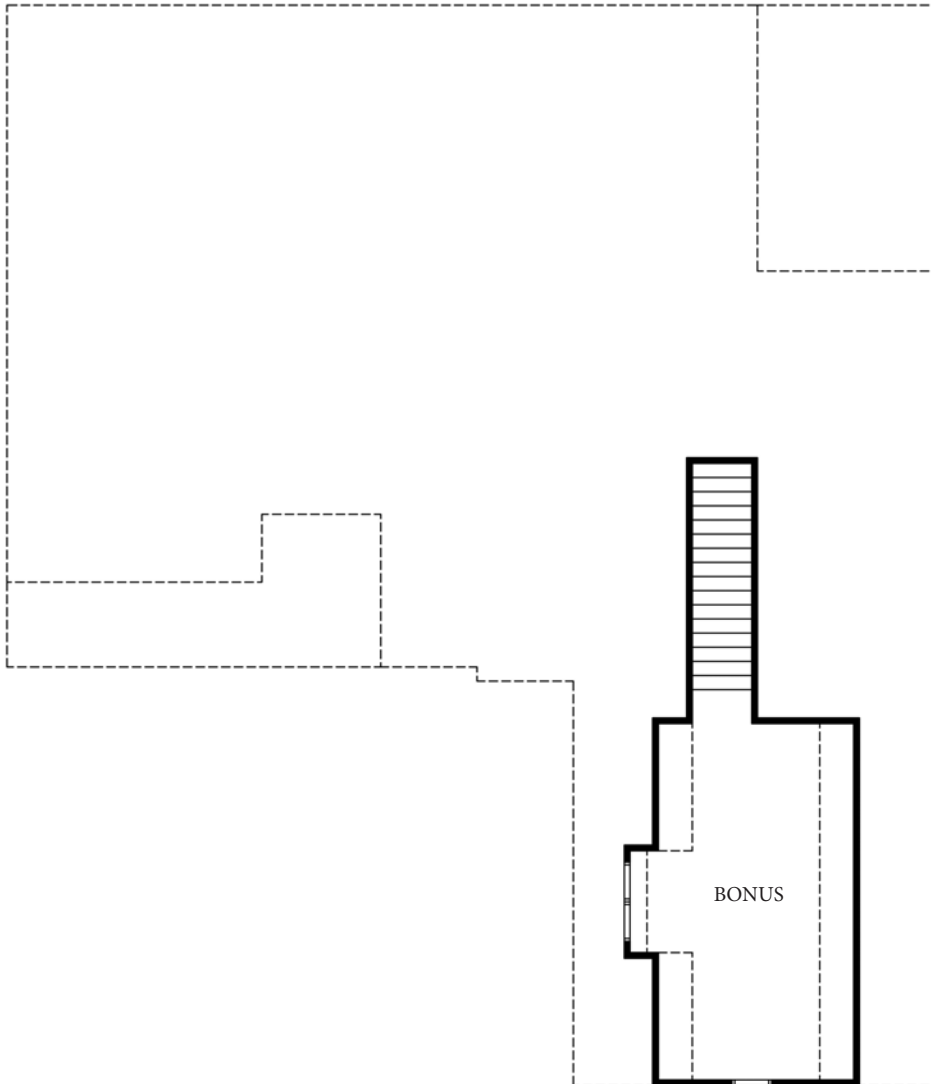

COPYRIGHT © ELEMENTS DESIGN BUILD LLC.

HIDDENBROOK PLAN

2,681 SQUARE FEET
 LARGE MASTER SUITE
 LARGE COVERED PATIO
 4 BEDROOM
 3.5 BATHS
 BONUS ROOM
 GAMEROOM
 FARMHOUSE DESIGN

www.elementshomebuilder.com
 (864)420-3756

@elementsdesignbuild

@elementsdesignbuild

elementshomebuilder

COPYRIGHT © ELEMENTS DESIGN BUILD LLC.

HIDDENBROOK PLAN

2,681 SQUARE FEET
 LARGE MASTER SUITE
 LARGE COVERED PATIO
 4 BEDROOM
 3.5 BATHS
 BONUS ROOM
 GAMEROOM
 FARMHOUSE DESIGN

www.elementshomebuilder.com
 (864)420-3756

@elementsdesignbuild

@elementsdesignbuild

elementshomebuilder

COPYRIGHT © ELEMENTS DESIGN BUILD LLC.

HIDDENBROOK PLAN

2,681 SQUARE FEET
LARGE MASTER SUITE
LARGE COVERED PATIO
4 BEDROOM
3.5 BATHS
BONUS ROOM
GAMEROOM
FARMHOUSE DESIGN