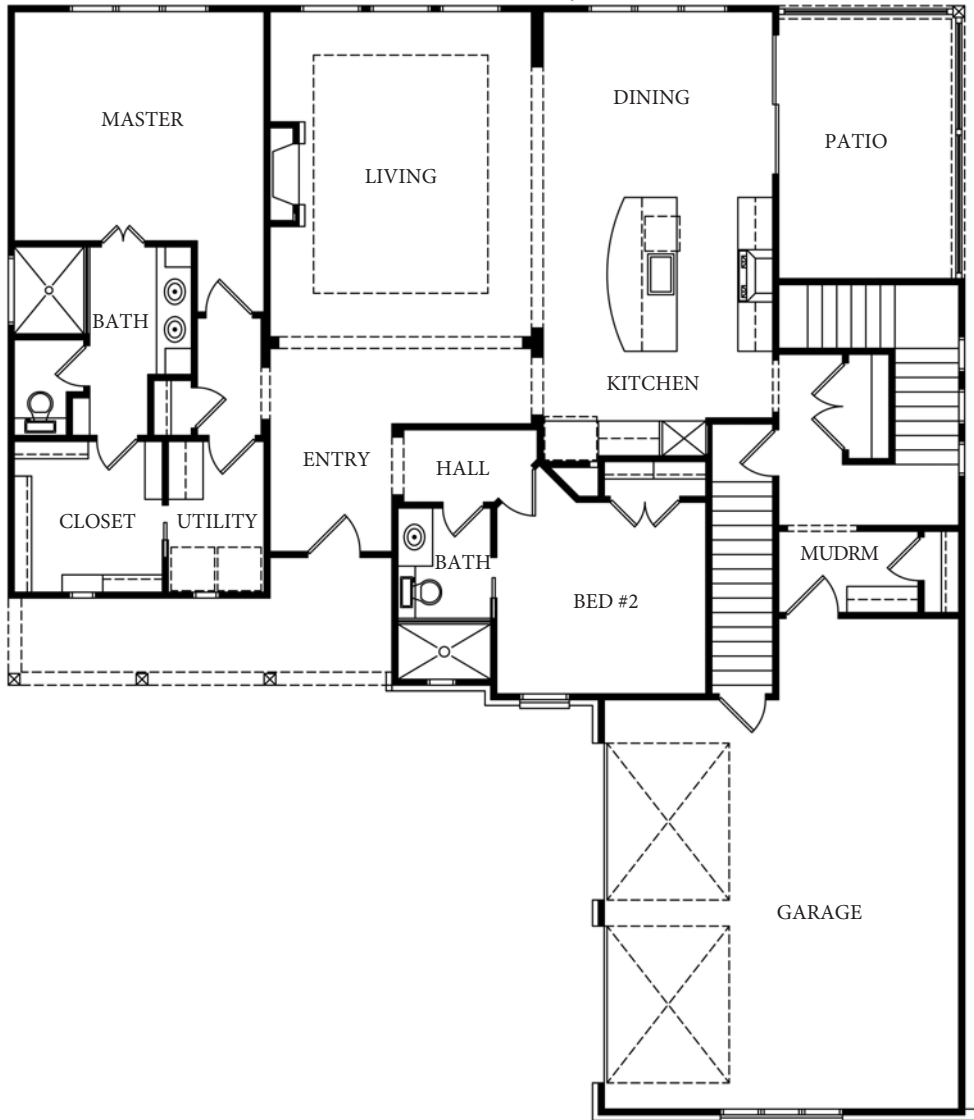

COPYRIGHT © ELEMENTS DESIGN BUILD LLC.

HIDDENBROOK PLAN

2,681 SQUARE FEET
 LARGE MASTER SUITE
 LARGE COVERED PATIO
 4 BEDROOM
 3.5 BATHS
 BONUS ROOM
 GAMEROOM
 FARMHOUSE DESIGN

www.elementshomebuilder.com
 (864)420-3756

@elementsdesignbuild

@elementsdesignbuild

elementshomebuilder

COPYRIGHT © ELEMENTS DESIGN BUILD LLC.

HIDDENBROOK PLAN

2,681 SQUARE FEET
 LARGE MASTER SUITE
 LARGE COVERED PATIO
 4 BEDROOM
 3.5 BATHS
 BONUS ROOM
 GAMEROOM
 FARMHOUSE DESIGN

www.elementshomebuilder.com
 (864)420-3756

@elementsdesignbuild

@elementsdesignbuild

elementshomebuilder

COPYRIGHT © ELEMENTS DESIGN BUILD LLC.

HIDDENBROOK PLAN

2,681 SQUARE FEET
LARGE MASTER SUITE
LARGE COVERED PATIO
4 BEDROOM
3.5 BATHS
BONUS ROOM
GAMEROOM
FARMHOUSE DESIGN