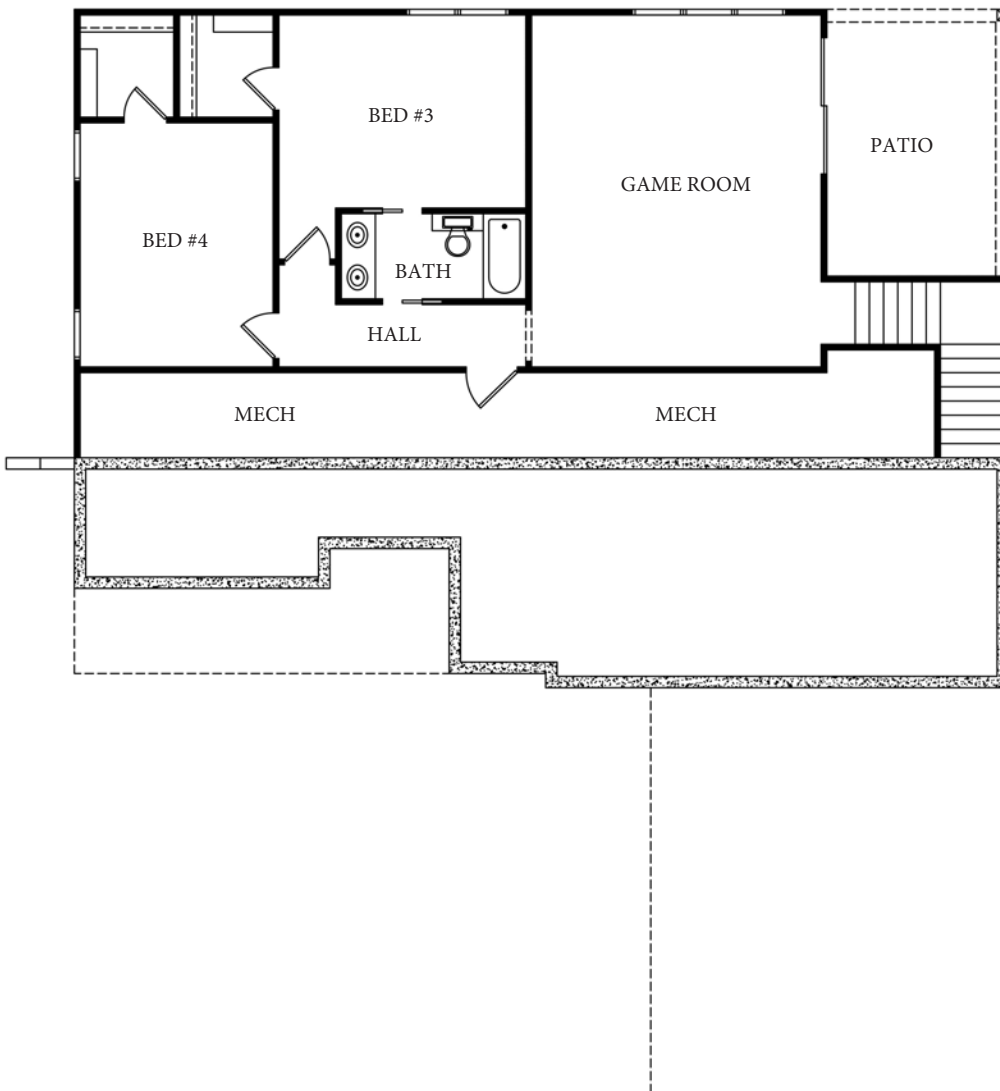

COPYRIGHT © ELEMENTS DESIGN BUILD LLC.

HIDDENBROOK PLAN

2,681 SQUARE FEET
 LARGE MASTER SUITE
 LARGE COVERED PATIO
 4 BEDROOM
 3.5 BATHS
 BONUS ROOM
 GAMEROOM
 FARMHOUSE DESIGN

www.elementshomebuilder.com
 (864)420-3756

@elementsdesignbuild

@elementsdesignbuild

elementshomebuilder

COPYRIGHT © ELEMENTS DESIGN BUILD LLC.

HIDDENBROOK PLAN

2,681 SQUARE FEET
 LARGE MASTER SUITE
 LARGE COVERED PATIO
 4 BEDROOM
 3.5 BATHS
 BONUS ROOM
 GAMEROOM
 FARMHOUSE DESIGN

www.elementshomebuilder.com
 (864)420-3756

@elementsdesignbuild

@elementsdesignbuild

elementshomebuilder

COPYRIGHT © ELEMENTS DESIGN BUILD LLC.

HIDDENBROOK PLAN

2,681 SQUARE FEET
LARGE MASTER SUITE
LARGE COVERED PATIO
4 BEDROOM
3.5 BATHS
BONUS ROOM
GAMEROOM
FARMHOUSE DESIGN