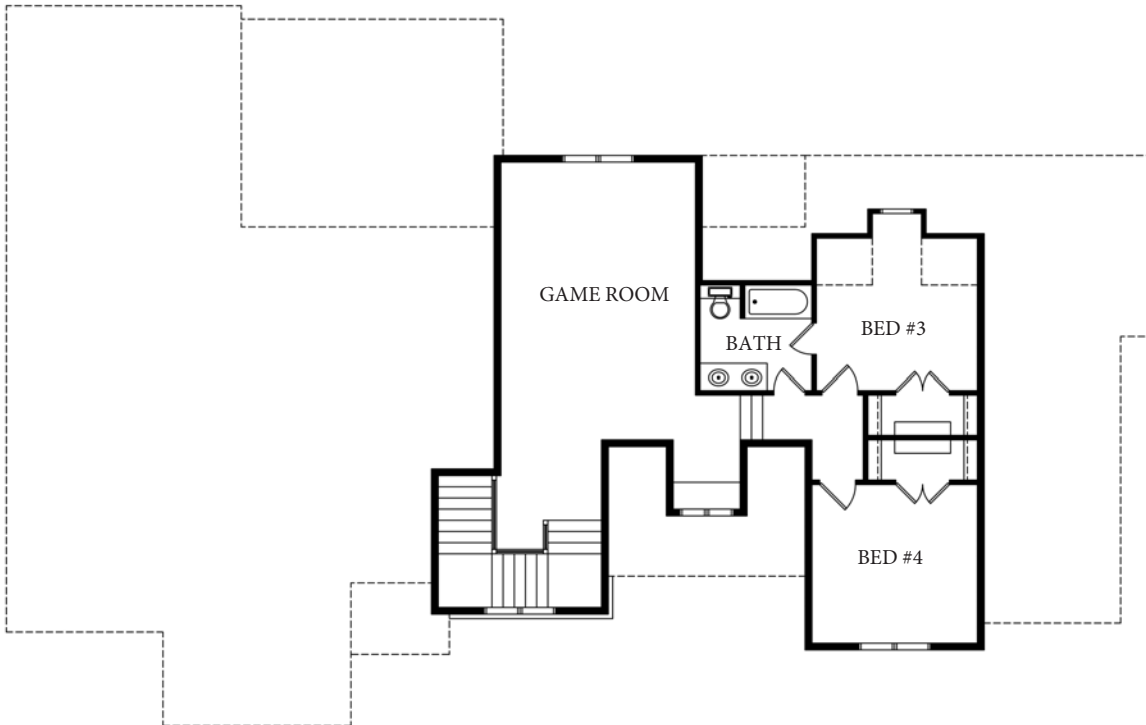

COPYRIGHT © ELEMENTS DESIGN BUILD LLC.

HOMESTEAD PLAN

3,178 SQUARE FEET
 VAULTED MASTER
 2ND BEDROOM DOWN
 LARGE PANTRY
 LARGE COVERED PATIO
 PRIVATE STUDY
 4 BEDROOM
 3.5 BATHS
 BONUS ROOM
 FARMHOUSE DESIGN

www.elementshomebuilder.com
 (864)420-3756

@elementdesignbuild

@elementdesignbuild

elementshomebuilder

COPYRIGHT © ELEMENTS DESIGN BUILD LLC.

HOMESTEAD PLAN

3,178 SQUARE FEET
 VAULTED MASTER
 2ND BEDROOM DOWN
 LARGE PANTRY
 LARGE COVERED PATIO
 PRIVATE STUDY
 4 BEDROOM
 3.5 BATHS
 BONUS ROOM
 FARMHOUSE DESIGN