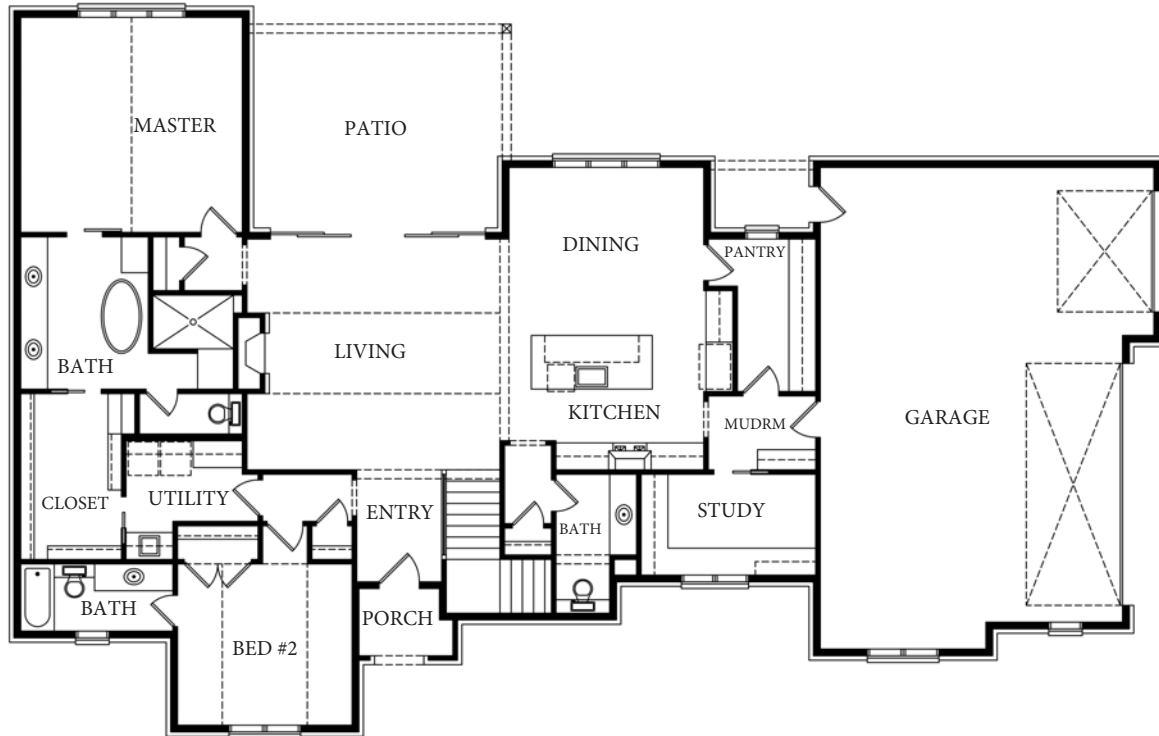

COPYRIGHT © ELEMENTS DESIGN BUILD LLC.

HOMESTEAD PLAN

3,178 SQUARE FEET
 VAULTED MASTER
 2ND BEDROOM DOWN
 LARGE PANTRY
 LARGE COVERED PATIO
 PRIVATE STUDY
 4 BEDROOM
 3.5 BATHS
 BONUS ROOM
 FARMHOUSE DESIGN

www.elementshomebuilder.com
 (864)420-3756

@elementdesignbuild

@elementdesignbuild

elementshomebuilder

COPYRIGHT © ELEMENTS DESIGN BUILD LLC.

HOMESTEAD PLAN

3,178 SQUARE FEET
 VAULTED MASTER
 2ND BEDROOM DOWN
 LARGE PANTRY
 LARGE COVERED PATIO
 PRIVATE STUDY
 4 BEDROOM
 3.5 BATHS
 BONUS ROOM
 FARMHOUSE DESIGN