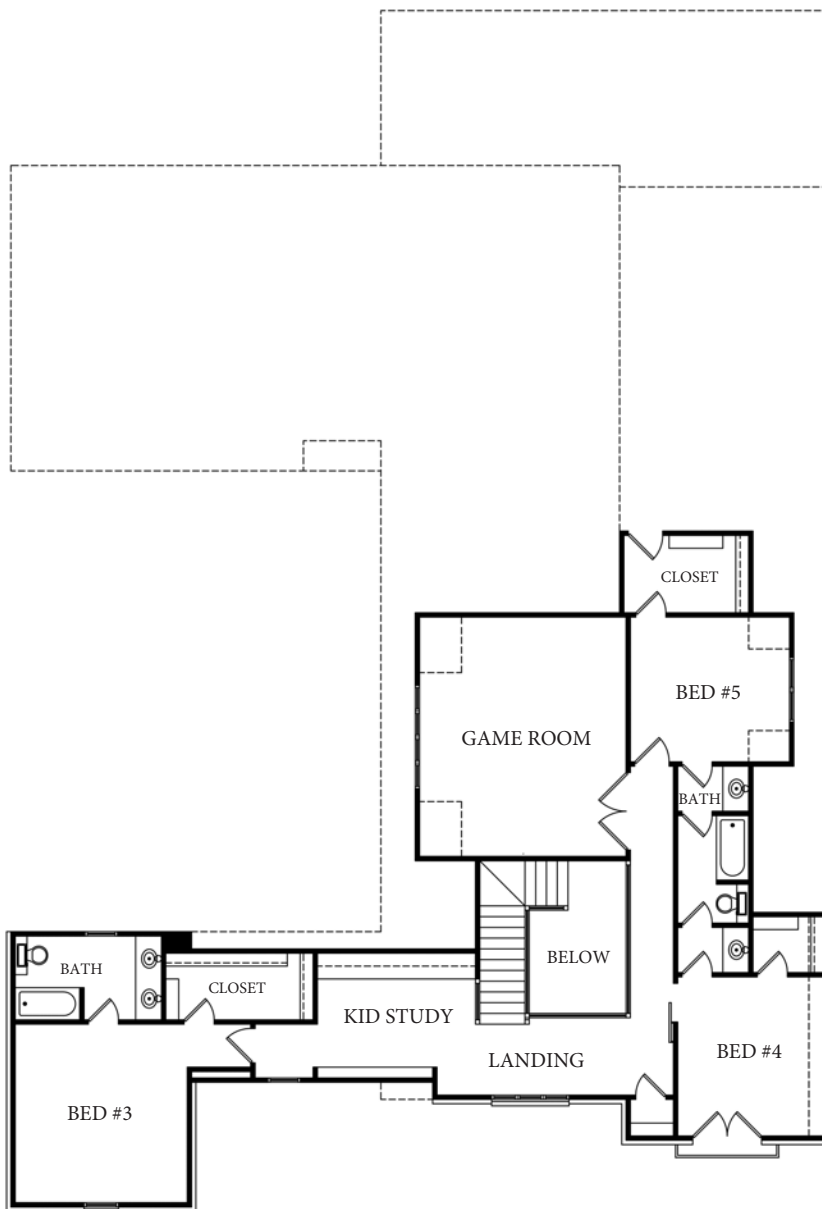

# HAMPSHIRE PLAN

2,708 SQUARE FEET  
 MASTER SUITE  
 FLEX ROOM  
 COVERED PATIO  
 4 BEDROOM  
 3 BATHS  
 GAMEROOM  
 FARM COTTAGE

[www.elementshomebuilder.com](http://www.elementshomebuilder.com)  
 (864)420-3756

# HAMPSHIRE PLAN

2,708 SQUARE FEET  
 MASTER SUITE  
 FLEX ROOM  
 COVERED PATIO  
 4 BEDROOM  
 3 BATHS  
 GAMEROOM  
 FARM COTTAGE

www.elementshomebuilder.com  
 (864)420-3756

@elementsdesignbuild

@elementsdesignbuild