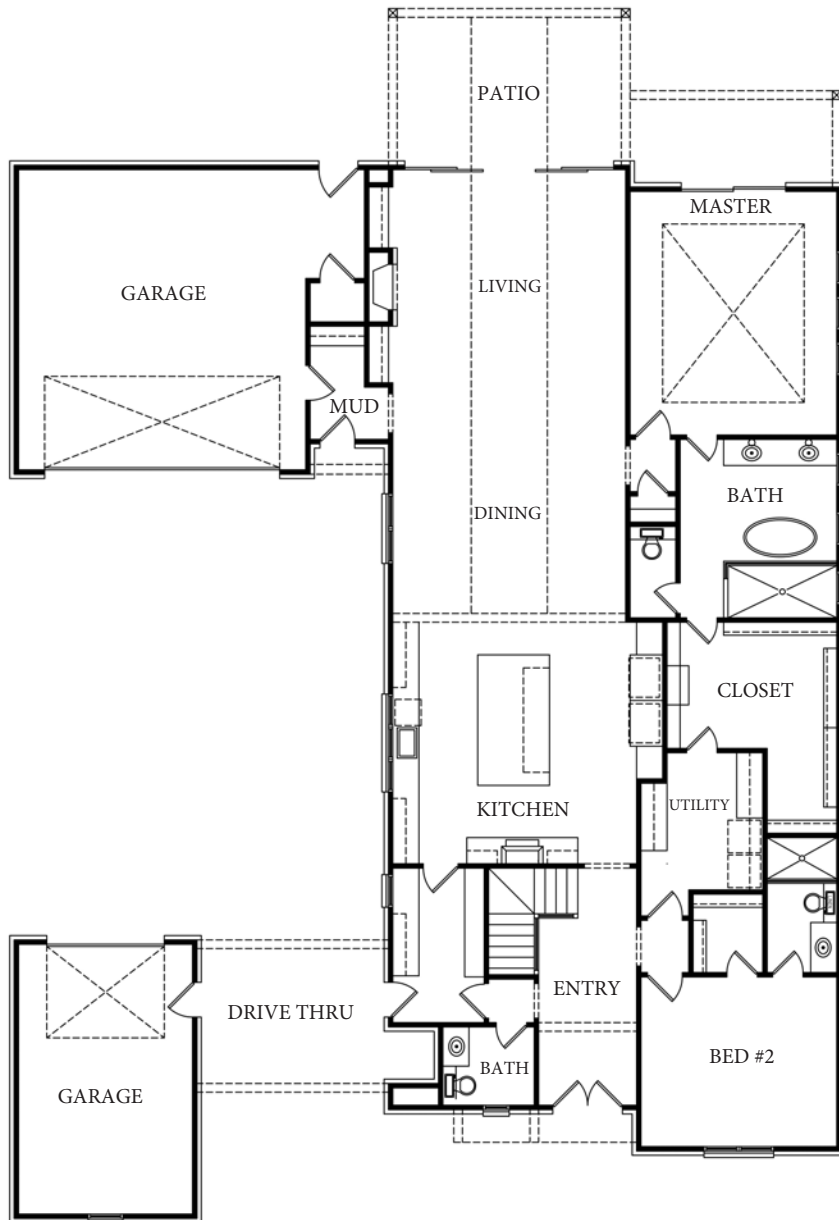

# HAMPSHIRE PLAN

2,708 SQUARE FEET  
 MASTER SUITE  
 FLEX ROOM  
 COVERED PATIO  
 4 BEDROOM  
 3 BATHS  
 GAMEROOM  
 FARM COTTAGE

[www.elementshomebuilder.com](http://www.elementshomebuilder.com)  
 (864)420-3756