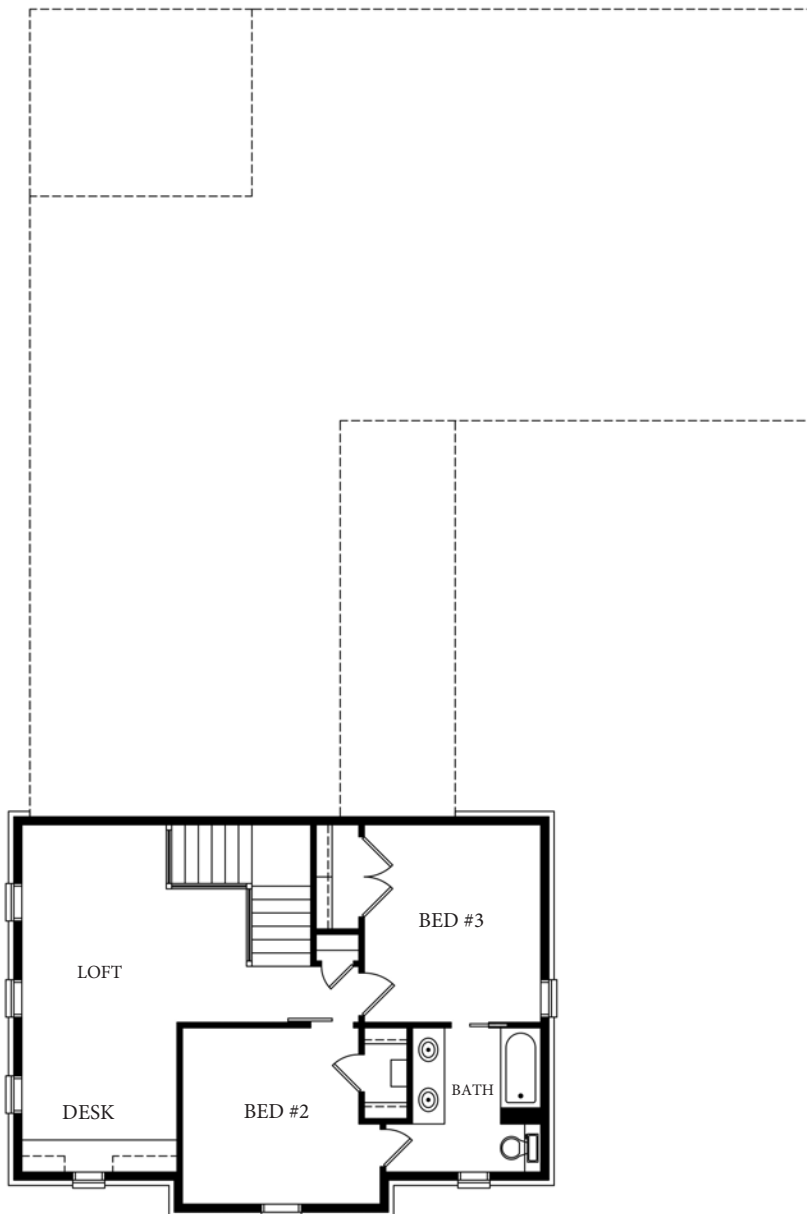

COPYRIGHT © ELEMENTS DESIGN BUILD LLC.

PRESTBURY PLAN

2,503 SQUARE FEET
 MASTER SUITE
 VAULTED LIVING
 COVERED PATIO
 3 BEDROOM
 2.5 BATHS
 GAMEROOM

ENGLISH COTTAGE

www.elementshomebuilder.com
 (864)420-3756

@elementsdesignbuild

@elementsdesignbuild

elementshomebuilder

COPYRIGHT © ELEMENTS DESIGN BUILD LLC.

PRESTBURY PLAN

2,503 SQUARE FEET
MASTER SUITE
VAULTED LIVING
COVERED PATIO
3 BEDROOM
2.5 BATHS
GAMEROOM

ENGLISH COTTAGE