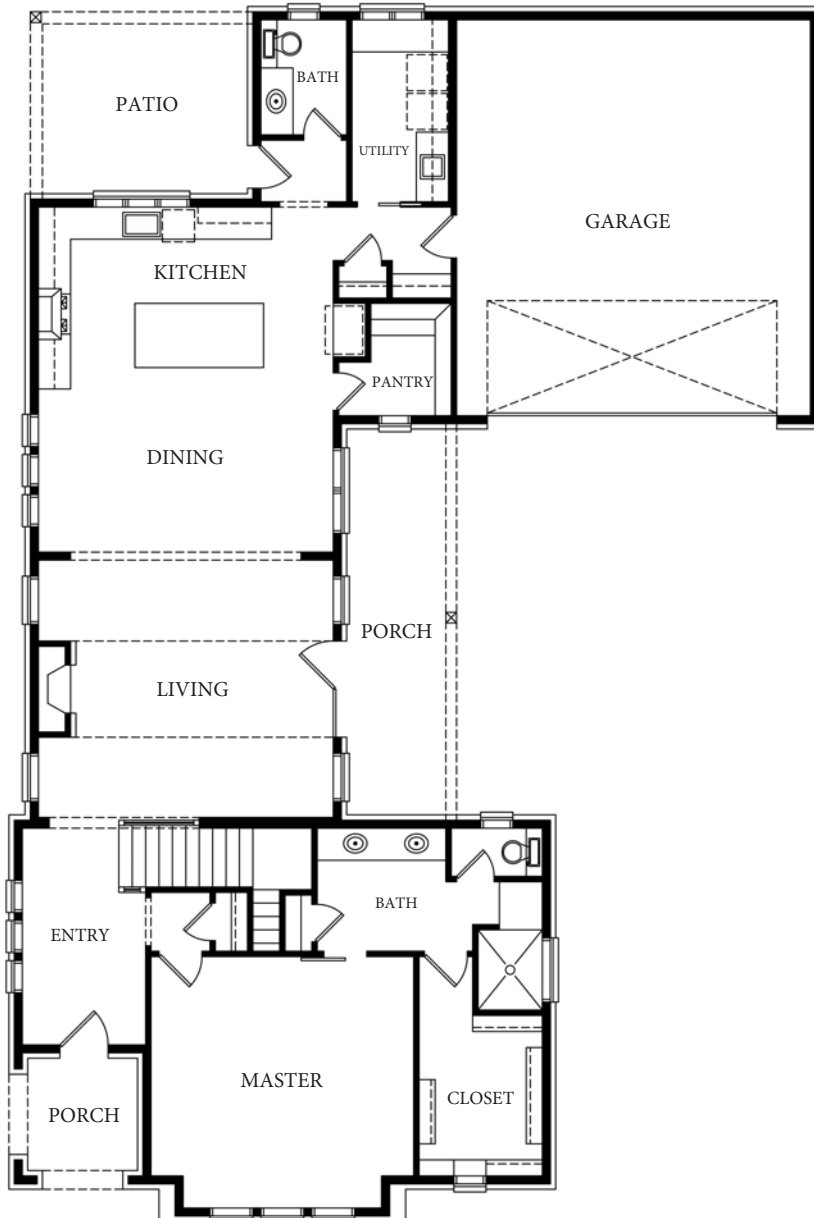

COPYRIGHT © ELEMENTS DESIGN BUILD LLC.

PRESTBURY PLAN

2,503 SQUARE FEET
 MASTER SUITE
 VAULTED LIVING
 COVERED PATIO
 3 BEDROOM
 2.5 BATHS
 GAMEROOM

ENGLISH COTTAGE

www.elementshomebuilder.com
 (864)420-3756

@elementsdesignbuild

@elementsdesignbuild

elementshomebuilder

COPYRIGHT © ELEMENTS DESIGN BUILD LLC.

PRESTBURY PLAN

2,503 SQUARE FEET
MASTER SUITE
VAULTED LIVING
COVERED PATIO
3 BEDROOM
2.5 BATHS
GAMEROOM

ENGLISH COTTAGE