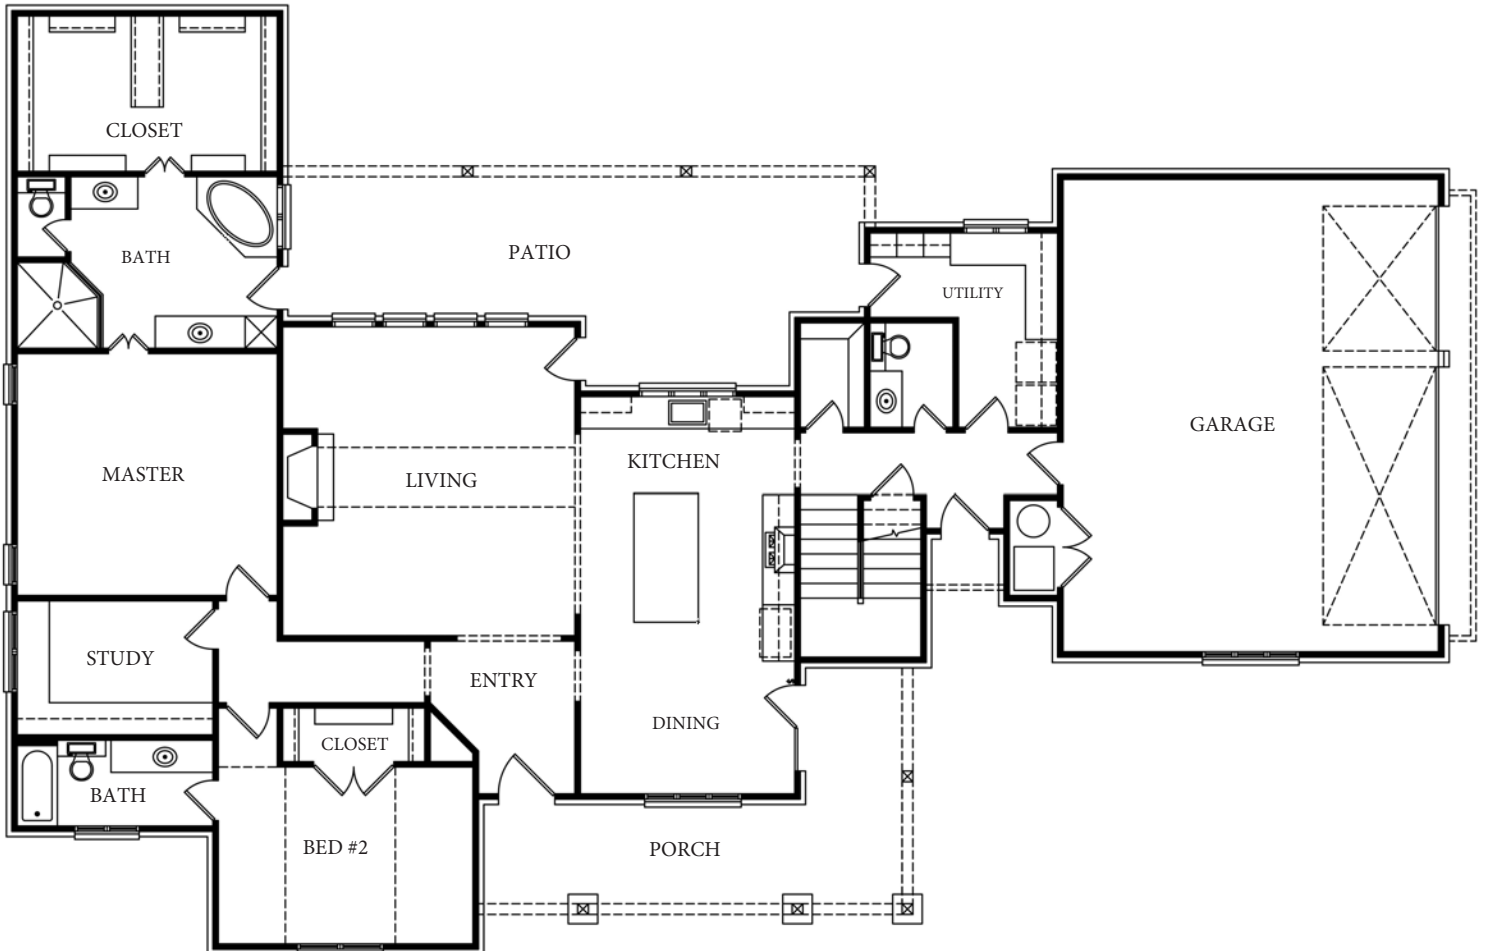

COPYRIGHT© ELEMENTS DESIGN BUILD LLC.

SLEEPY HOLLOW PLAN

www.elementshomebuilder.com
(864)420-3756

@elementsdesignbuild

@elementsdesignbuild

elementshomebuilder

3,387 SQUARE FEET
 MASTER SUITE
 2 BEDRM DOWN
 PRIVATE OFFICE
 COVERED PATIO
 4 BEDROOM
 3.5 BATHS
 GAMEROOM
 FARM COTTAGE