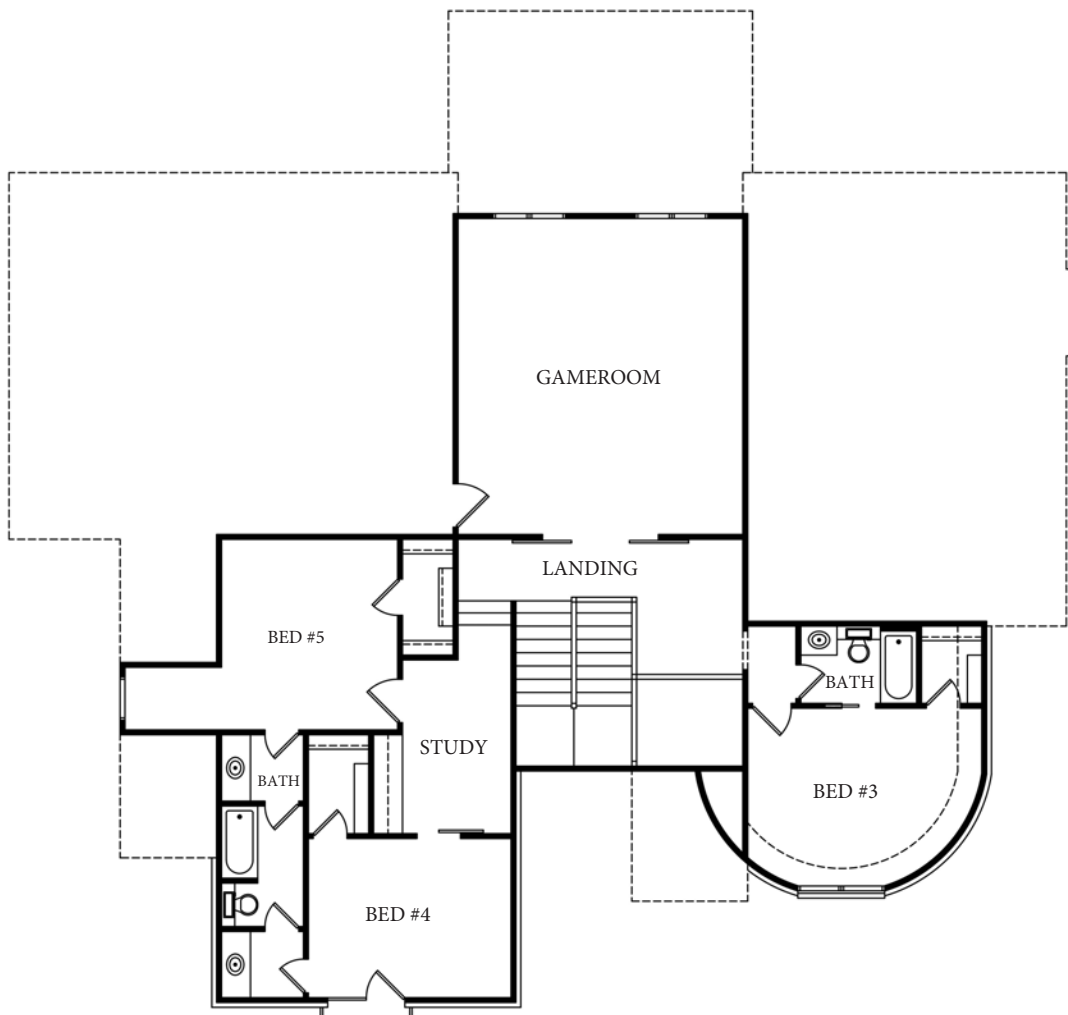

COPYRIGHT © ELEMENTS DESIGN BUILD LLC.

SOMERSET PLAN

4,058 SQUARE FEET
 MASTER SUITE
 2ND BED DOWN
 COVERED PATIO
 5 BEDROOM
 4 BATHS
 GAMEROOM
 STORYBOOK
 COTTAGE

www.elementshomebuilder.com
 (864)420-3756

@elementsdesignbuild

@elementsdesignbuild

elementshomebuilder

COPYRIGHT © ELEMENTS DESIGN BUILD LLC.

SOMERSET PLAN

4,058 SQUARE FEET
 MASTER SUITE
 2ND BED DOWN
 COVERED PATIO
 5 BEDROOM
 4 BATHS
 GAMEROOM