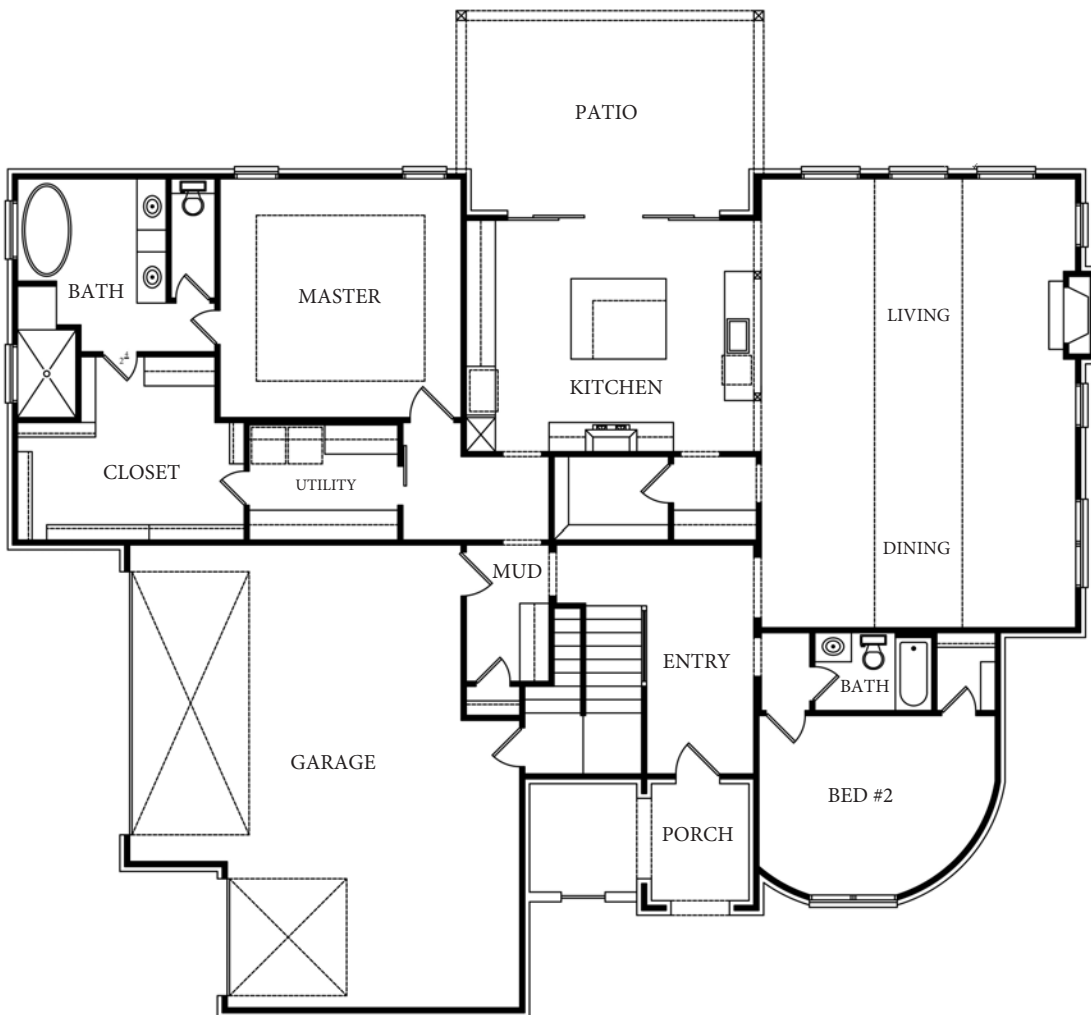

COPYRIGHT © ELEMENTS DESIGN BUILD LLC.

SOMERSET PLAN

4,058 SQUARE FEET
 MASTER SUITE
 2ND BED DOWN
 COVERED PATIO
 5 BEDROOM
 4 BATHS
 GAMEROOM
 STORYBOOK
 COTTAGE

www.elementshomebuilder.com
 (864)420-3756

@elementsdesignbuild

@elementsdesignbuild

elementshomebuilder

COPYRIGHT © ELEMENTS DESIGN BUILD LLC.

SOMERSET PLAN

4,058 SQUARE FEET
 MASTER SUITE
 2ND BED DOWN
 COVERED PATIO
 5 BEDROOM
 4 BATHS
 GAMEROOM