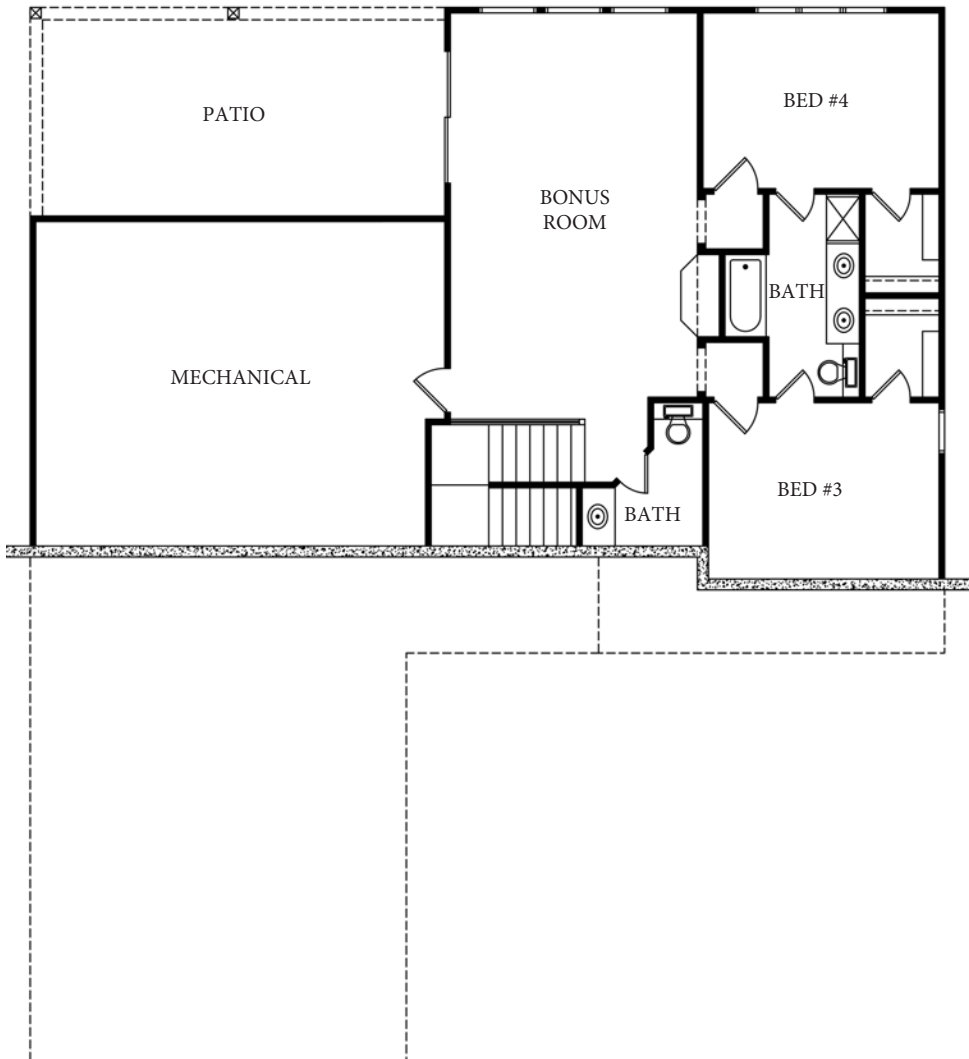

COPYRIGHT © ELEMENTS DESIGN BUILD LLC.

SUFFOLK PLAN

2,758 SQUARE FEET
 LARGE MASTER SUITE
 LARGE COVERED PATIO
 4 BEDROOM
 4.5 BATHS
 BONUS ROOM
 GAMEROOM
 ENGLISH DESIGN

www.elementshomebuilder.com
 (864)420-3756

@elementsdesignbuild

@elementsdesignbuild

elementshomebuilder

COPYRIGHT © ELEMENTS DESIGN BUILD LLC.

SUFFOLK PLAN

2,758 SQUARE FEET
 LARGE MASTER SUITE
 LARGE COVERED PATIO
 4 BEDROOM
 4.5 BATHS
 BONUS ROOM
 GAMEROOM
 ENGLISH DESIGN

www.elementshomebuilder.com
 (864)420-3756

@elementsdesignbuild

@elementsdesignbuild

elementshomebuilder

COPYRIGHT © ELEMENTS DESIGN BUILD LLC.

SUFFOLK PLAN

2,758 SQUARE FEET
 LARGE MASTER SUITE
 LARGE COVERED PATIO
 4 BEDROOM
 4.5 BATHS
 BONUS ROOM
 GAMEROOM
 ENGLISH DESIGN