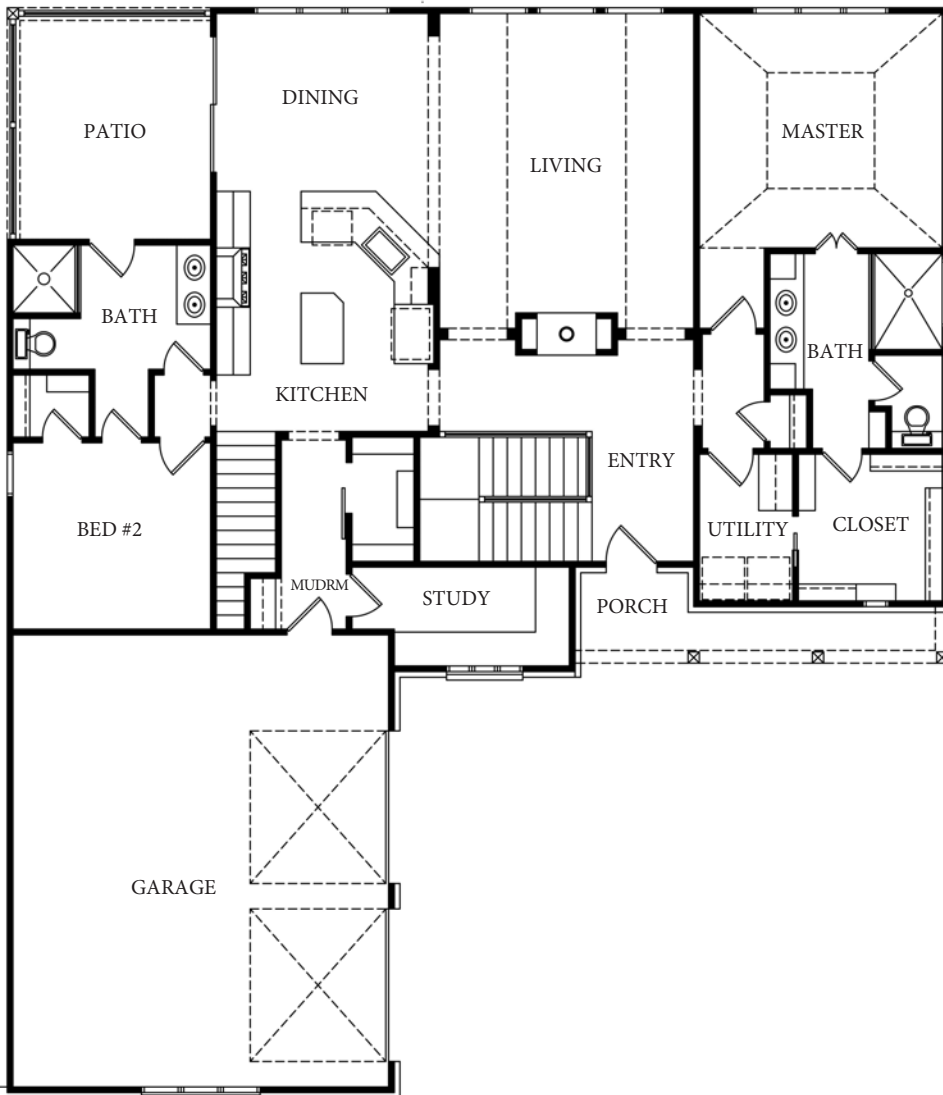

COPYRIGHT © ELEMENTS DESIGN BUILD LLC.

SUFFOLK PLAN

2,758 SQUARE FEET
 LARGE MASTER SUITE
 LARGE COVERED PATIO
 4 BEDROOM
 4.5 BATHS
 BONUS ROOM
 GAMEROOM
 ENGLISH DESIGN

www.elementshomebuilder.com
 (864)420-3756

@elementsdesignbuild

@elementsdesignbuild

elementshomebuilder

COPYRIGHT © ELEMENTS DESIGN BUILD LLC.

SUFFOLK PLAN

2,758 SQUARE FEET
 LARGE MASTER SUITE
 LARGE COVERED PATIO
 4 BEDROOM
 4.5 BATHS
 BONUS ROOM
 GAMEROOM
 ENGLISH DESIGN

www.elementshomebuilder.com
 (864)420-3756

@elementsdesignbuild

@elementsdesignbuild

elementshomebuilder

COPYRIGHT © ELEMENTS DESIGN BUILD LLC.

SUFFOLK PLAN

2,758 SQUARE FEET
 LARGE MASTER SUITE
 LARGE COVERED PATIO
 4 BEDROOM
 4.5 BATHS
 BONUS ROOM
 GAMEROOM
 ENGLISH DESIGN