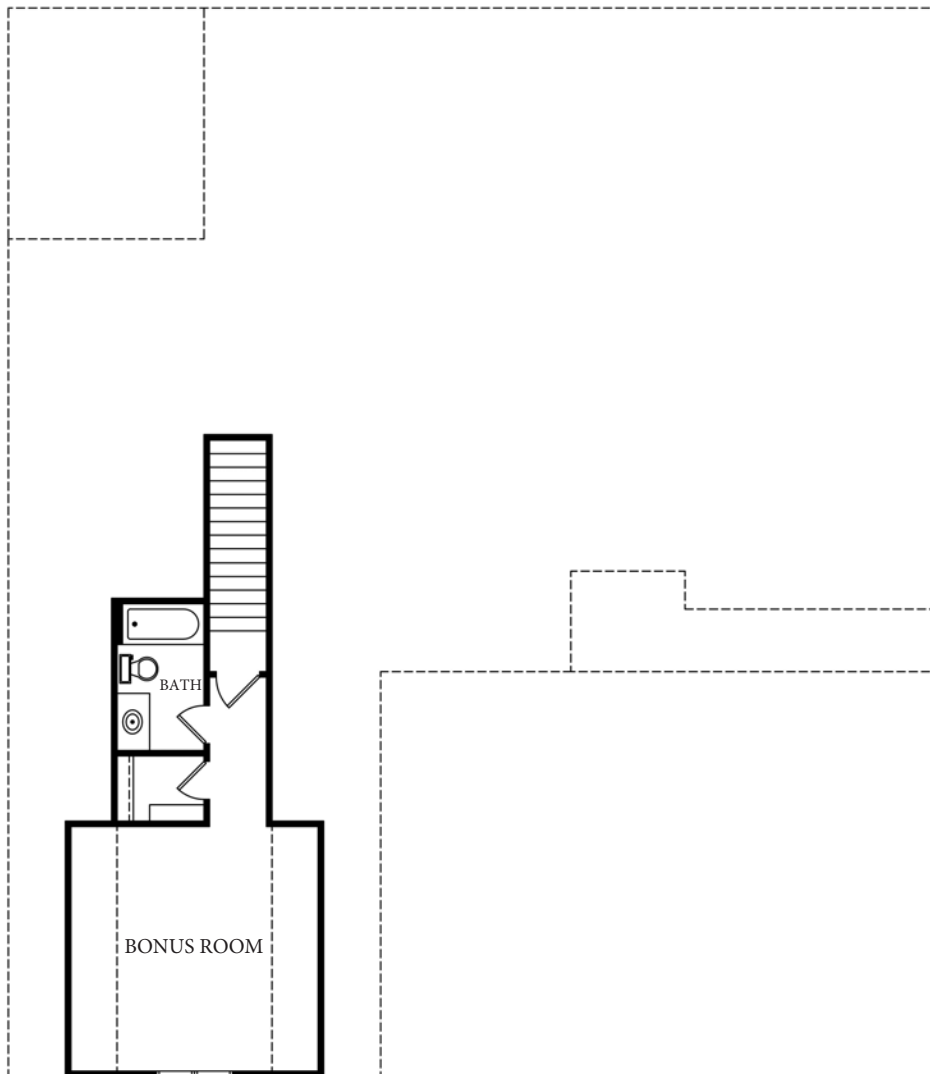

@elementsdesignbuild

@elementsdesignbuild

elementshomebuilder

COPYRIGHT © ELEMENTS DESIGN BUILD LLC.

SUFFOLK PLAN

2,758 SQUARE FEET
 LARGE MASTER SUITE
 LARGE COVERED PATIO
 4 BEDROOM
 4.5 BATHS
 BONUS ROOM
 GAMEROOM
 ENGLISH DESIGN

www.elementshomebuilder.com
 (864)420-3756

@elementsdesignbuild

@elementsdesignbuild

elementshomebuilder

COPYRIGHT © ELEMENTS DESIGN BUILD LLC.

SUFFOLK PLAN

2,758 SQUARE FEET
 LARGE MASTER SUITE
 LARGE COVERED PATIO
 4 BEDROOM
 4.5 BATHS
 BONUS ROOM
 GAMEROOM
 ENGLISH DESIGN