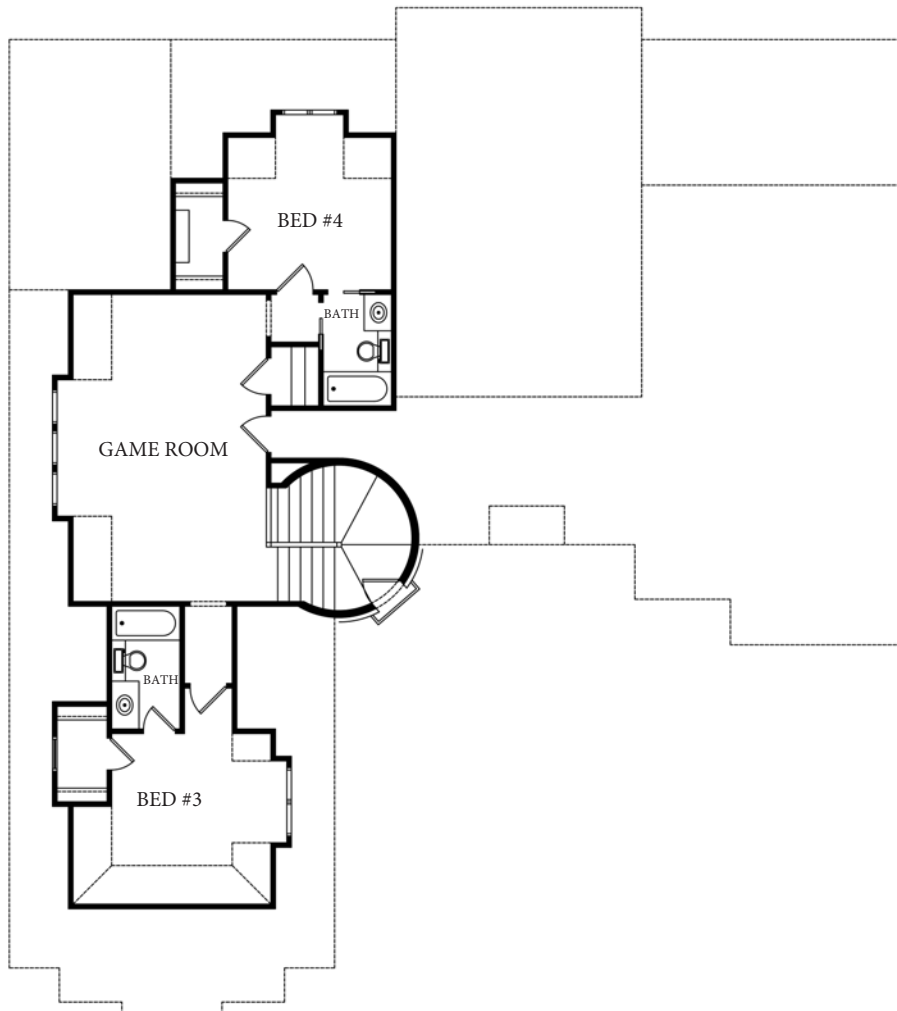

# SUSSEX PLAN

3,287 SQUARE FEET  
 MASTER SUITE  
 2 BEDRM DOWN  
 COVERED PATIO  
 4 BEDROOM  
 3.5 BATHS  
 GAMEROOM  
 STORYBOOK  
 COTTAGE

www.elementshomebuilder.com  
 (864)420-3756

@elementsdesignbuild

## SUSSEX PLAN

3,287 SQUARE FEET  
MASTER SUITE  
2 BEDRM DOWN  
COVERED PATIO  
4 BEDROOM  
3.5 BATHS  
GAMEROOM  
STORYBOOK  
COTTAGE

[www.elementshomebuilder.com](http://www.elementshomebuilder.com)  
(864)420-3756