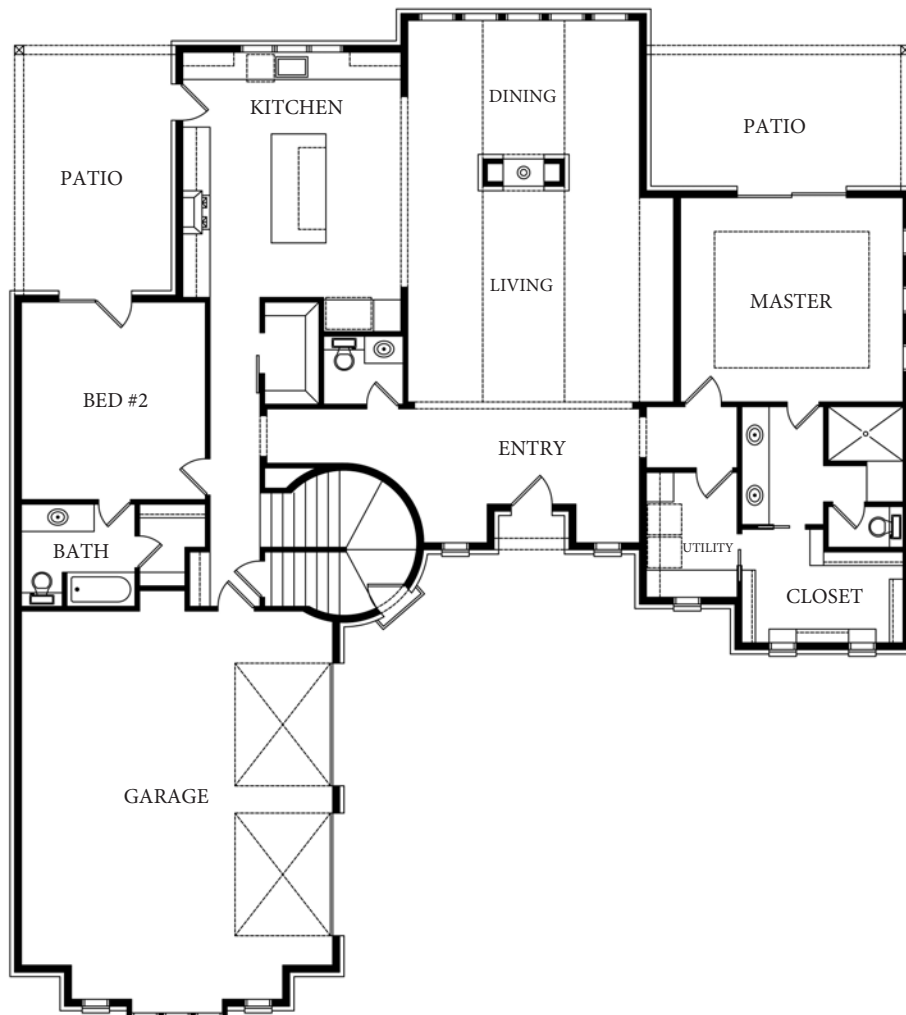

# SUSSEX PLAN

3,287 SQUARE FEET  
 MASTER SUITE  
 2 BEDRM DOWN  
 COVERED PATIO  
 4 BEDROOM  
 3.5 BATHS  
 GAMEROOM  
 STORYBOOK  
 COTTAGE

www.elementshomebuilder.com  
 (864)420-3756

@elementsdesignbuild