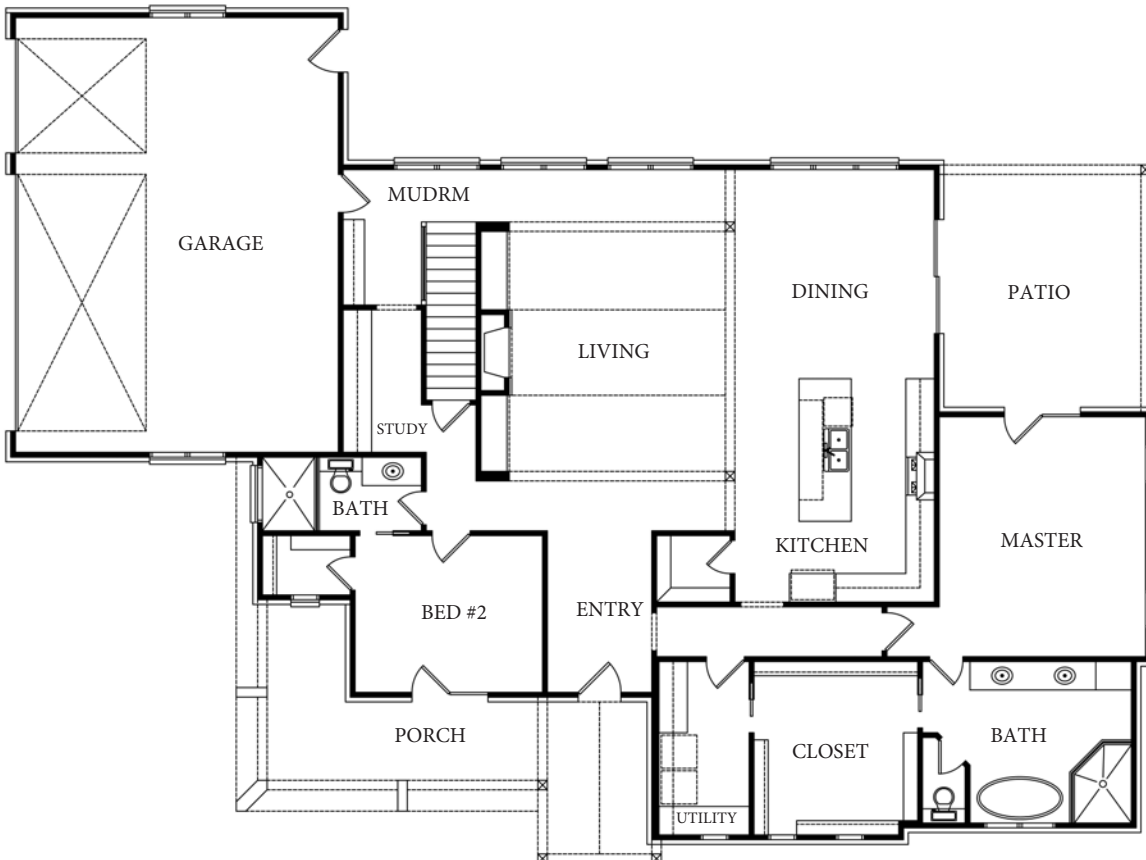

COPYRIGHT© ELEMENTS DESIGN BUILD LLC.

WILDBERRY PLAN

3,409 SQUARE FEET
 ELEGANT MASTER
 2 BEDROOMS DOWN
 LARGE PANTRY
 LARGE COV PATIO
 4 BEDROOM
 3.5 BATHS
 BONUS ROOM
 FARMHOUSE DESIGN

www.elementshomebuilder.com
 (864)420-3756

@elementdesignbuild

@elementdesignbuild

elementshomebuilder

COPYRIGHT© ELEMENTS DESIGN BUILD LLC.

WILDBERRY PLAN

3,409 SQUARE FEET
 ELEGANT MASTER
 2 BEDROOMS DOWN
 LARGE PANTRY
 LARGE COV PATIO
 4 BEDROOM
 3.5 BATHS
 BONUS ROOM
 FARMHOUSE DESIGN