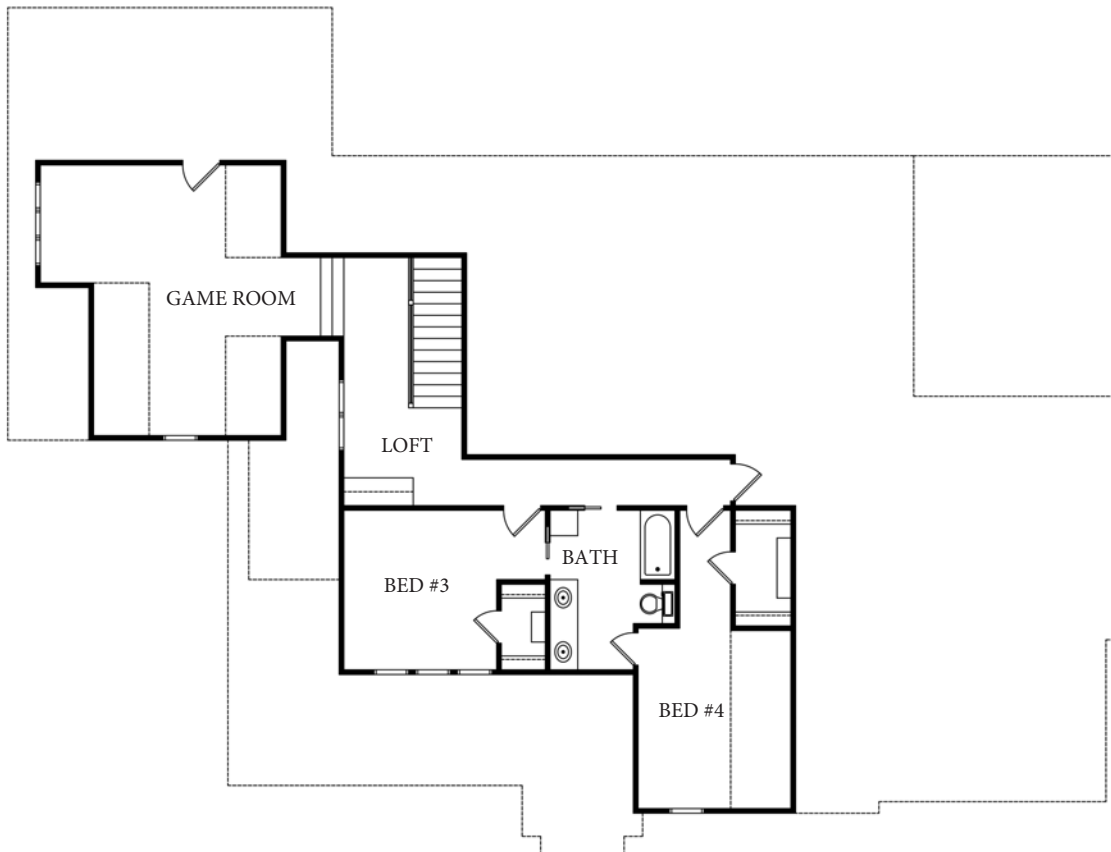

COPYRIGHT© ELEMENTS DESIGN BUILD LLC.

WILDBERRY PLAN

3,409 SQUARE FEET
 ELEGANT MASTER
 2 BEDROOMS DOWN
 LARGE PANTRY
 LARGE COV PATIO
 4 BEDROOM
 3.5 BATHS
 BONUS ROOM
 FARMHOUSE DESIGN

www.elementshomebuilder.com
 (864)420-3756

@elementdesignbuild

@elementdesignbuild

elementshomebuilder

COPYRIGHT© ELEMENTS DESIGN BUILD LLC.

WILDBERRY PLAN

3,409 SQUARE FEET
 ELEGANT MASTER
 2 BEDROOMS DOWN
 LARGE PANTRY
 LARGE COV PATIO
 4 BEDROOM
 3.5 BATHS
 BONUS ROOM
 FARMHOUSE DESIGN