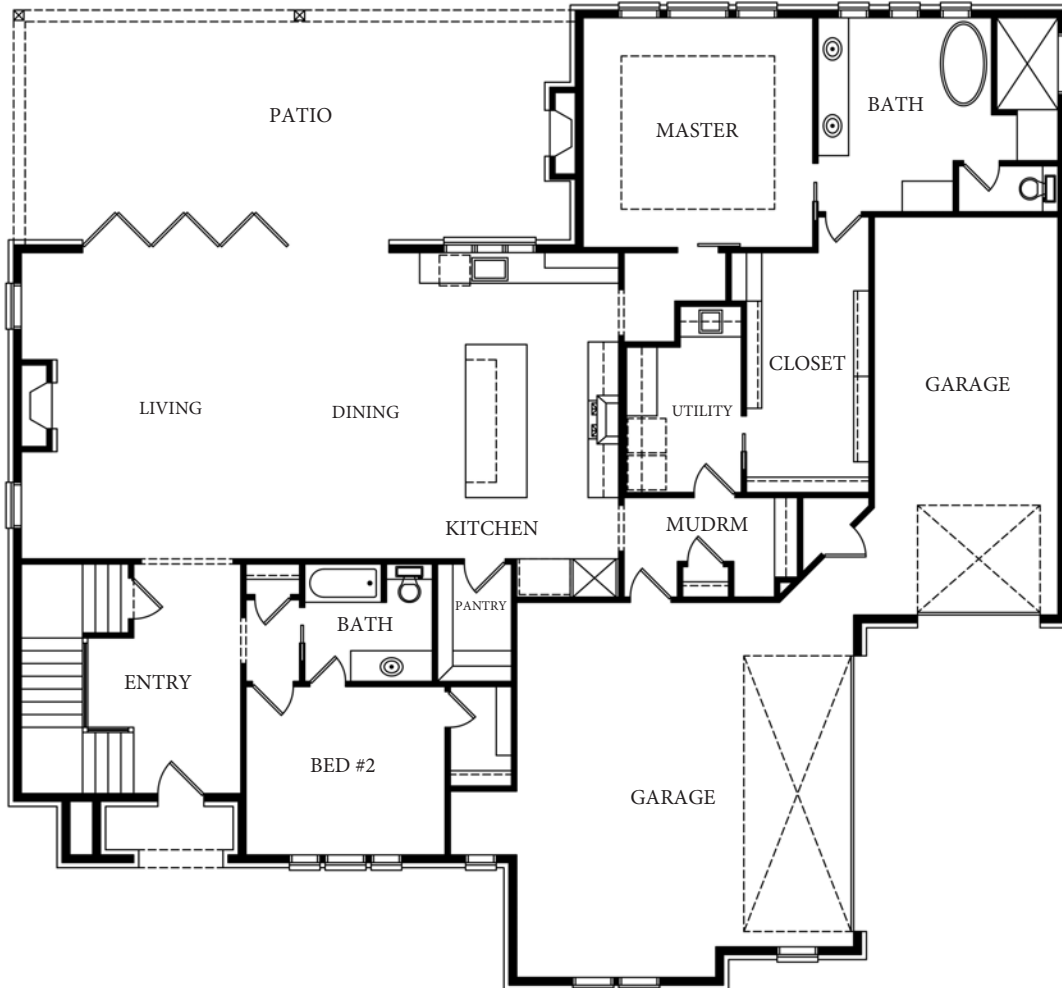

COPYRIGHT © ELEMENTS DESIGN BUILD LLC.

WILTSHIRE PLAN

3,591 SQUARE FEET
 MASTER SUITE
 2 BEDRM DOWN
 COVERED PATIO
 5 BEDROOM
 4 BATHS
 GAMEROOM

ENGLISH
 COTTAGE

www.elementshomebuilder.com
 (864)420-3756

@elementsdesignbuild

@elementsdesignbuild

elementshomebuilder

COPYRIGHT © ELEMENTS DESIGN BUILD LLC.

WILTSHIRE PLAN

3,591 SQUARE FEET
 MASTER SUITE
 2 BEDRM DOWN
 COVERED PATIO
 5 BEDROOM
 4 BATHS
 GAMEROOM