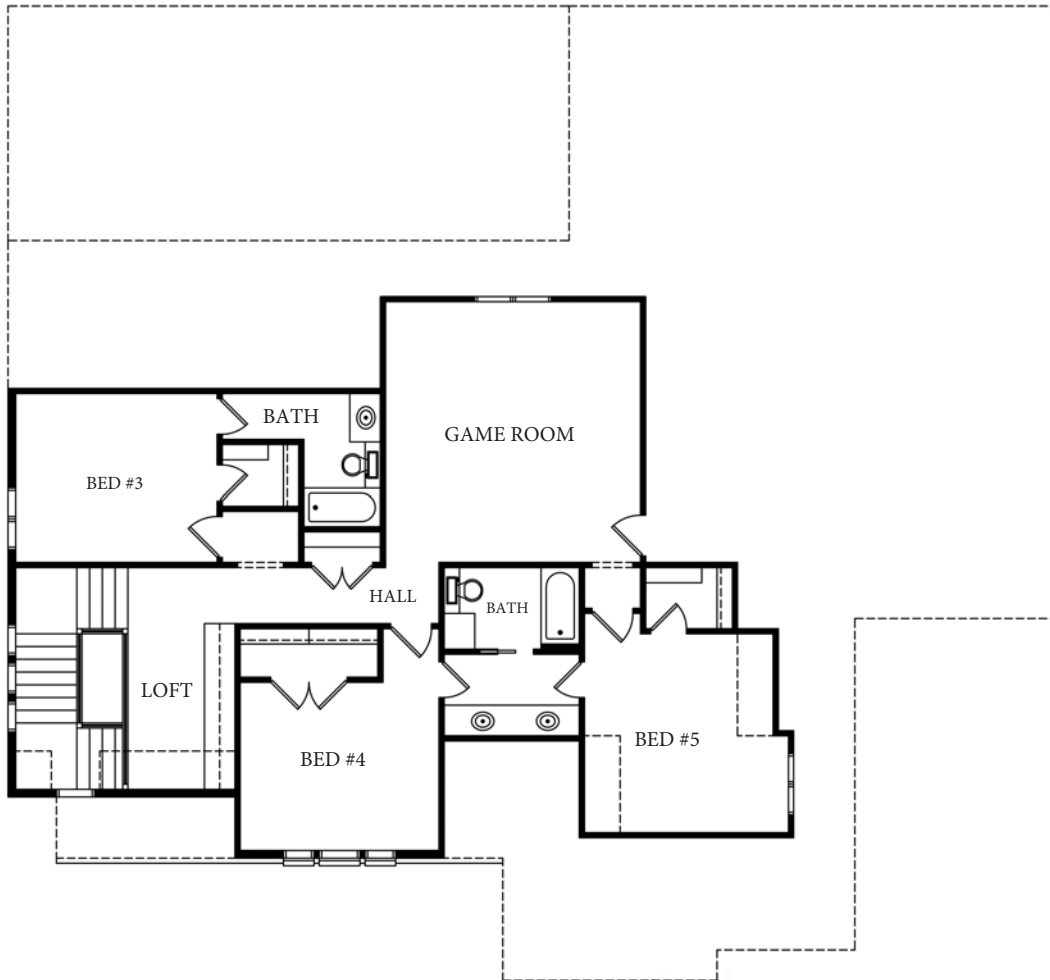

COPYRIGHT © ELEMENTS DESIGN BUILD LLC.

WILTSHIRE PLAN

3,591 SQUARE FEET
 MASTER SUITE
 2 BEDRM DOWN
 COVERED PATIO
 5 BEDROOM
 4 BATHS
 GAMEROOM

ENGLISH
 COTTAGE

www.elementshomebuilder.com
 (864)420-3756

@elementsdesignbuild

@elementsdesignbuild

elementshomebuilder

COPYRIGHT © ELEMENTS DESIGN BUILD LLC.

WILTSHIRE PLAN

3,591 SQUARE FEET
 MASTER SUITE
 2 BEDRM DOWN
 COVERED PATIO
 5 BEDROOM
 4 BATHS
 GAMEROOM