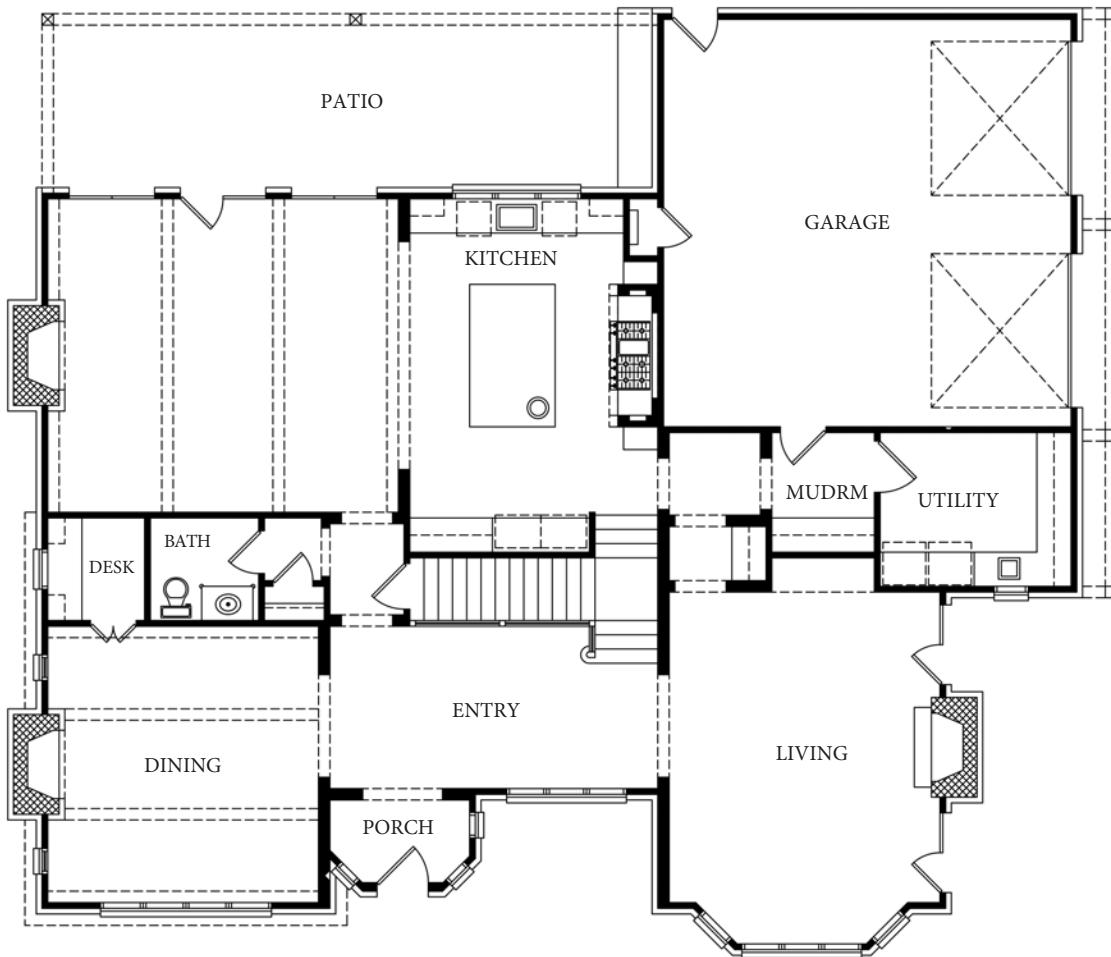

COPYRIGHT © ELEMENTS DESIGN BUILD LLC.

WORCESTER PLAN

3,988 SQUARE FEET
 FORMAL SPACES
 3 FIREPLACES
 COVERED PATIO
 4 BEDROOM
 4.5 BATHS
 GAMEROOM

ENGLISH TUDOR

www.elementshomebuilder.com
 (864)420-3756

@elementsdesignbuild

@elementsdesignbuild

elementshomebuilder

COPYRIGHT © ELEMENTS DESIGN BUILD LLC.

WORCESTER PLAN

3,988 SQUARE FEET
 FORMAL SPACES
 3 FIREPLACES
 COVERED PATIO
 4 BEDROOM
 4.5 BATHS
 GAMEROOM

ENGLISH TUDOR

www.elementshomebuilder.com
 (864)420-3756

@elementsdesignbuild

@elementsdesignbuild

elementshomebuilder

COPYRIGHT © ELEMENTS DESIGN BUILD LLC.

WORCESTER PLAN

3,988 SQUARE FEET
 FORMAL SPACES
 3 FIREPLACES
 COVERED PATIO
 4 BEDROOM
 4.5 BATHS
 GAMEROOM