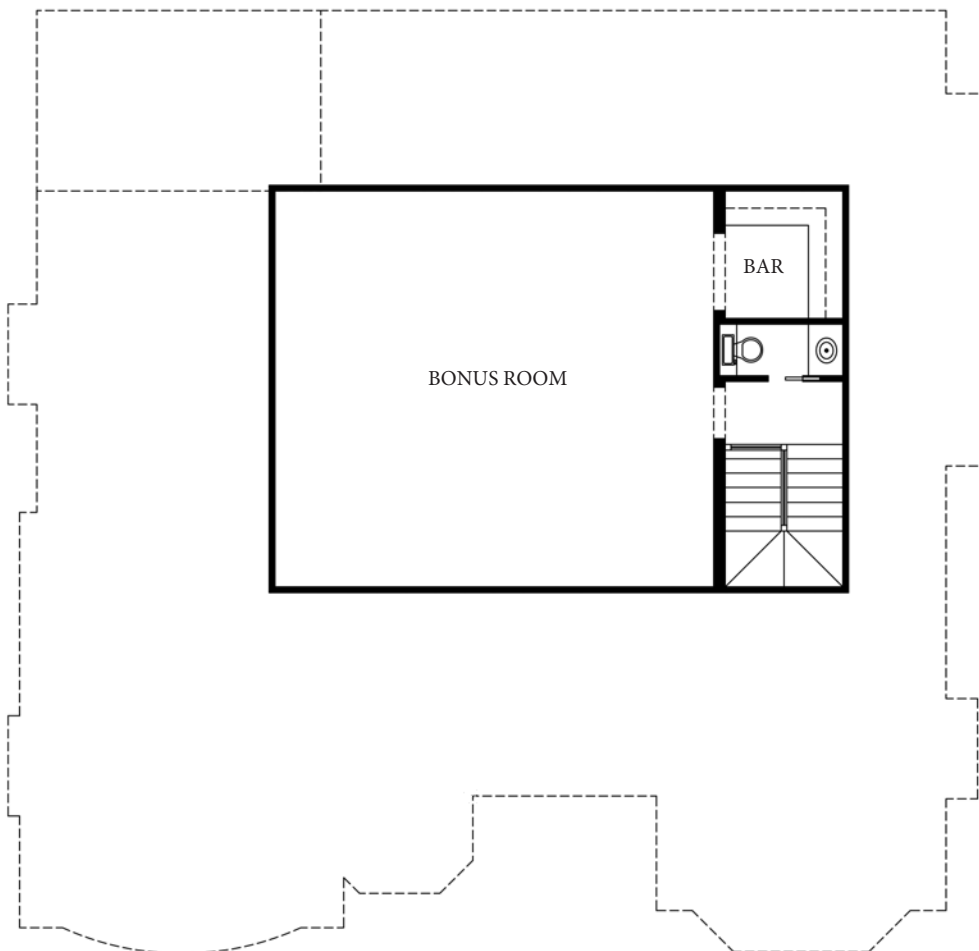

@elementsdesignbuild

@elementsdesignbuild

elementshomebuilder

COPYRIGHT © ELEMENTS DESIGN BUILD LLC.

WORCESTER PLAN

3,988 SQUARE FEET
 FORMAL SPACES
 3 FIREPLACES
 COVERED PATIO
 4 BEDROOM
 4.5 BATHS
 GAMEROOM

ENGLISH TUDOR

www.elementshomebuilder.com
 (864)420-3756

@elementsdesignbuild

@elementsdesignbuild

elementshomebuilder

COPYRIGHT © ELEMENTS DESIGN BUILD LLC.

WORCESTER PLAN

3,988 SQUARE FEET
 FORMAL SPACES
 3 FIREPLACES
 COVERED PATIO
 4 BEDROOM
 4.5 BATHS
 GAMEROOM