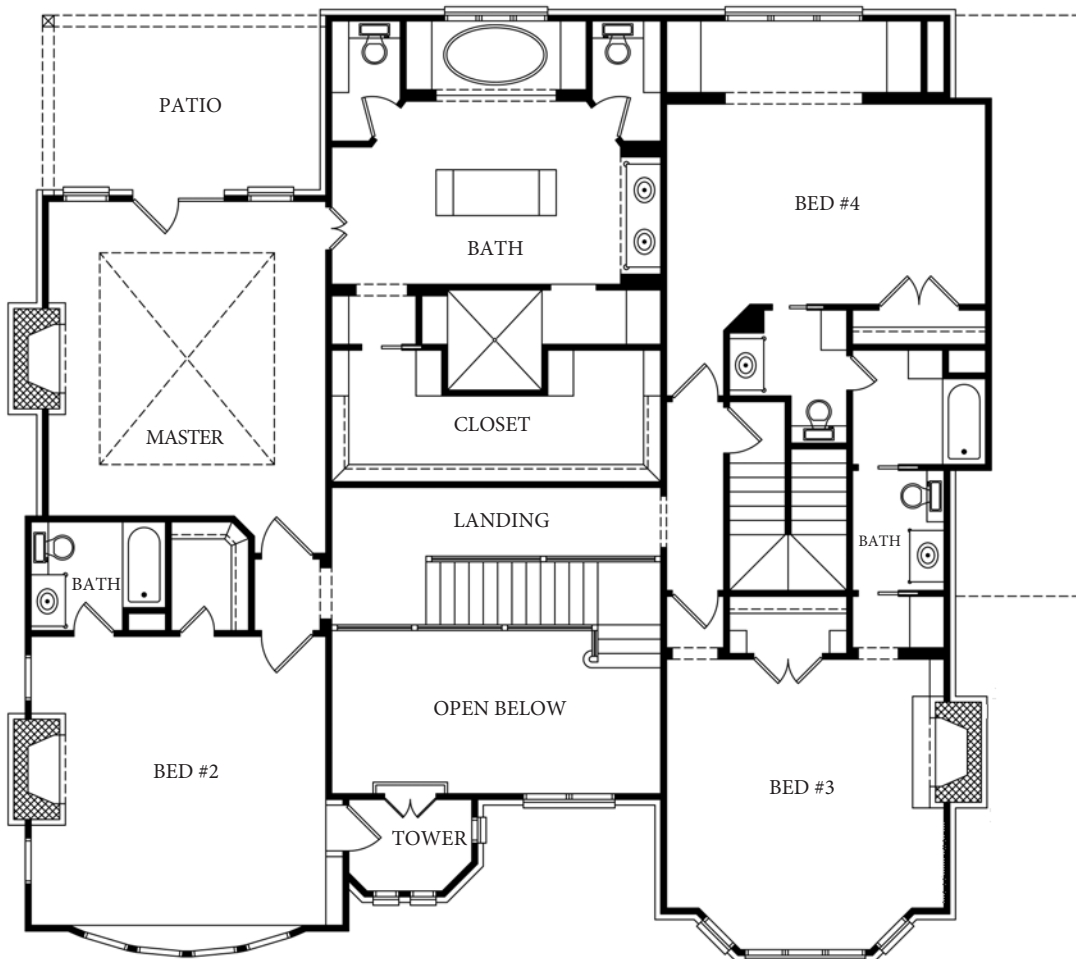

COPYRIGHT © ELEMENTS DESIGN BUILD LLC.

WORCESTER PLAN

3,988 SQUARE FEET
 FORMAL SPACES
 3 FIREPLACES
 COVERED PATIO
 4 BEDROOM
 4.5 BATHS
 GAMEROOM

ENGLISH TUDOR

www.elementshomebuilder.com
 (864)420-3756

@elementsdesignbuild

@elementsdesignbuild

elementshomebuilder

COPYRIGHT © ELEMENTS DESIGN BUILD LLC.

WORCESTER PLAN

3,988 SQUARE FEET
 FORMAL SPACES
 3 FIREPLACES
 COVERED PATIO
 4 BEDROOM
 4.5 BATHS
 GAMEROOM

ENGLISH TUDOR

www.elementshomebuilder.com
 (864)420-3756

@elementsdesignbuild

@elementsdesignbuild

elementshomebuilder

COPYRIGHT © ELEMENTS DESIGN BUILD LLC.

WORCESTER PLAN

3,988 SQUARE FEET
 FORMAL SPACES
 3 FIREPLACES
 COVERED PATIO
 4 BEDROOM
 4.5 BATHS
 GAMEROOM